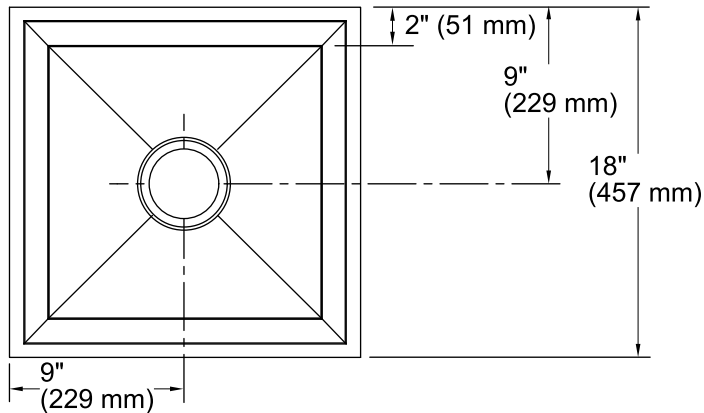

Poise®
Under-mount Bar Sink
K-3161

Features

- 21-inch minimum base cabinet width.
- 16-gauge stainless steel.
- Under-mount.
- Single bowl.
- 9-inch depth.
- With SilentShield® sound-absorption technology.
- 18" (457 mm) x 18" (457 mm)

**Lifetime Limited Warranty for
KOHLER® Stainless Steel Sinks**

See website for detailed warranty information.

Technical Information

All product dimensions are nominal.

Bowl configuration:	Single
Installation:	Under-mount
Bowl area (Only)	Length: 14" (356 mm) Width: 14" (356 mm) Bowl depth: 9-3/16" (233 mm)
Drain hole:	3-5/8" (92 mm)
Template:	1022021-7, required, included

Notes

Install this product according to the installation instructions.

Allow a minimum of 3" (76 mm) clearance around the sink rim for clip attachment.

ADA compliant when installed to the specific requirements of these regulations.