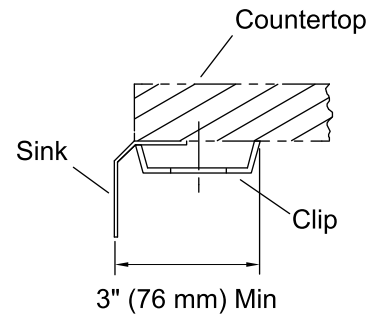

Poise®
Under-mount Bar Sink
K-3161

Features

- 21-inch minimum base cabinet width.
- 16-gauge stainless steel.
- Under-mount.
- Single bowl.
- 9-inch depth.
- With SilentShield® sound-absorption technology.
- 18" (457 mm) x 18" (457 mm)

Optional Accessories

K-8801 Sink Strainer

Components

Product includes:

- K-3142 Sink Rack
- 91915 Hardware Kit
- K-3140 Cutting Board

ADA

Codes/Standards

ASME A112.19.3/CSA B45.4
ADA
ICC/ANSI A117.1

**Lifetime Limited Warranty for
KOHLER® Stainless Steel Sinks**

See website for detailed warranty information.

Technical Information

All product dimensions are nominal.

Bowl configuration:	Single
Installation:	Under-mount
Bowl area (Only)	Length: 14" (356 mm) Width: 14" (356 mm) Bowl depth: 9-3/16" (233 mm)
Drain hole:	3-5/8" (92 mm)
Template:	1022021-7, required, included

Notes

Install this product according to the installation instructions.

Allow a minimum of 3" (76 mm) clearance around the sink rim for clip attachment.

ADA compliant when installed to the specific requirements of these regulations.