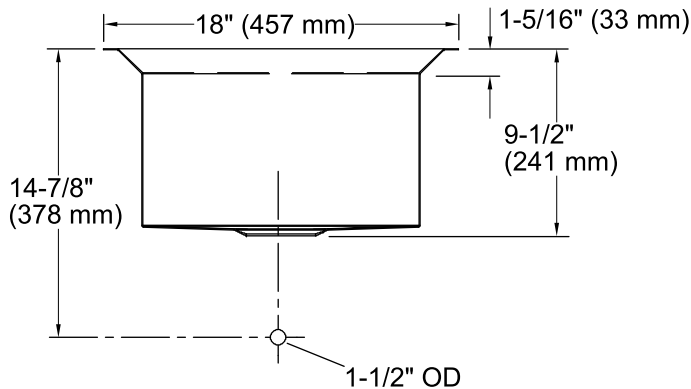

Poise®
Under-mount Bar Sink
K-3161

Features

- 21-inch minimum base cabinet width.
- 16-gauge stainless steel.
- Under-mount.
- Single bowl.
- 9-inch depth.
- With SilentShield® sound-absorption technology.
- 18" (457 mm) x 18" (457 mm)

Optional Accessories

K-8801 Sink Strainer

Components

Product includes:

- K-3142 Sink Rack
- 91915 Hardware Kit
- K-3140 Cutting Board

ADA

Codes/Standards

ASME A112.19.3/CSA B45.4
ADA
ICC/ANSI A117.1

**Lifetime Limited Warranty for
KOHLER® Stainless Steel Sinks**

See website for detailed warranty information.

Technical Information

All product dimensions are nominal.

Bowl configuration:	Single
Installation:	Under-mount
Bowl area (Only)	Length: 14" (356 mm) Width: 14" (356 mm) Bowl depth: 9-3/16" (233 mm)
Drain hole:	3-5/8" (92 mm)
Template:	1022021-7, required, included

Notes

Install this product according to the installation instructions.

Allow a minimum of 3" (76 mm) clearance around the sink rim for clip attachment.

ADA compliant when installed to the specific requirements of these regulations.