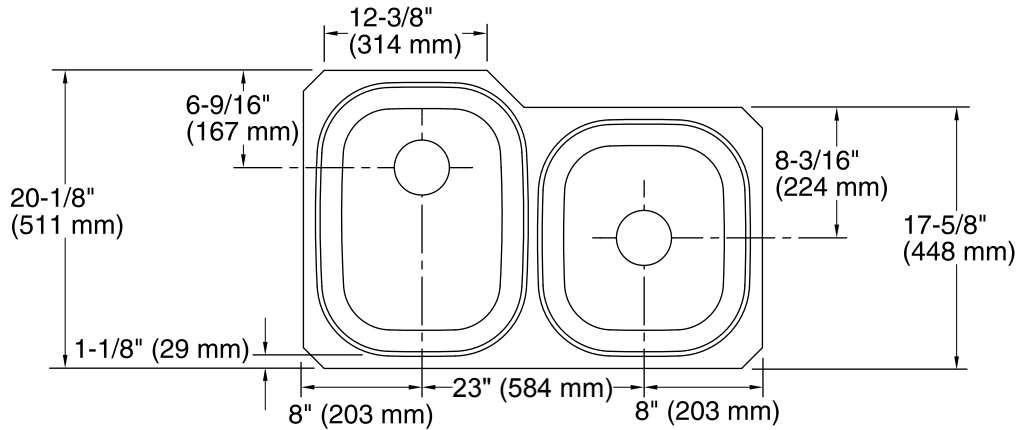

Undertone®
Under-mount Kitchen Sink
K-3150

Features

- 36-inch minimum base cabinet width.
- Large/medium bowls.
- 7-1/2-inch right depth and 9-1/2-inch left depth.
- No faucet holes.
- SilentShield® sound-absorption technology helps maintain water temperature, reduces condensation, and decreases noise.
- Includes installation hardware.

Material

- 18-gauge stainless steel.

Installation

- Under-mount.

Codes/Standards

ASME A112.19.3/CSA B45.4

**Lifetime Limited Warranty for
KOHLER® Stainless Steel Sinks**

See website for detailed warranty information.

Technical Information

All product dimensions are nominal.

Bowl configuration:	Large/medium
Bowl area (Left)	Length: 13-3/4" (349 mm) Width: 17-7/8" (454 mm) Bowl depth: 9-1/2" (241 mm) Water depth: 9-1/2" (241 mm)
Bowl area (Right)	Length: 13-3/4" (349 mm) Width: 15-3/8" (391 mm) Bowl depth: 7-1/2" (191 mm) Water depth: 7-3/8" (186.69 mm)