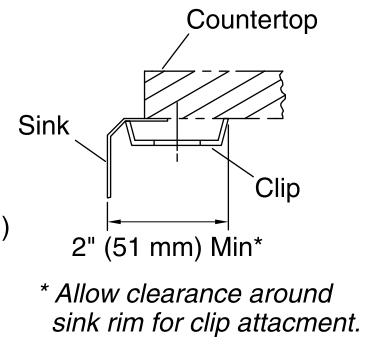

Undertone®
Under-mount Kitchen Sink
K-3150

Features

- 36-inch minimum base cabinet width.
- Large/medium bowls.
- 7-1/2-inch right depth and 9-1/2-inch left depth.
- No faucet holes.
- SilentShield® sound-absorption technology helps maintain water temperature, reduces condensation, and decreases noise.
- Includes installation hardware.

Material

- 18-gauge stainless steel.

Installation

- Under-mount.

Codes/Standards

ASME A112.19.3/CSA B45.4

**Lifetime Limited Warranty for
KOHLER® Stainless Steel Sinks**

See website for detailed warranty information.

Technical Information

All product dimensions are nominal.

Bowl configuration:	Large/medium
Bowl area (Left)	Length: 13-3/4" (349 mm) Width: 17-7/8" (454 mm) Bowl depth: 9-1/2" (241 mm) Water depth: 9-1/2" (241 mm)
Bowl area (Right)	Length: 13-3/4" (349 mm) Width: 15-3/8" (391 mm) Bowl depth: 7-1/2" (191 mm) Water depth: 7-3/8" (186.69 mm)