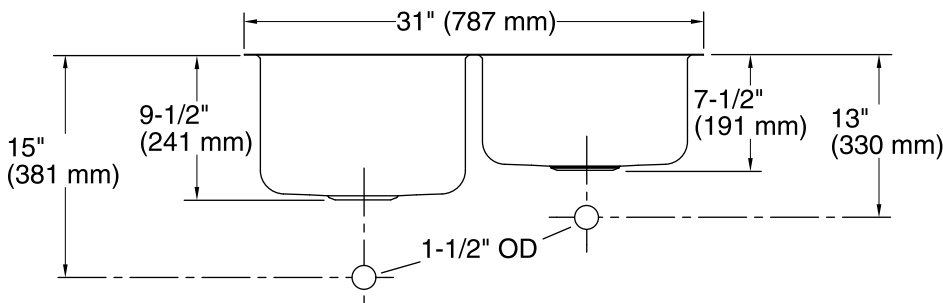

Undertone®
Under-mount Kitchen Sink
K-3150

Features

- 36-inch minimum base cabinet width.
- Large/medium bowls.
- 7-1/2-inch right depth and 9-1/2-inch left depth.
- No faucet holes.
- SilentShield® sound-absorption technology helps maintain water temperature, reduces condensation, and decreases noise.
- Includes installation hardware.

Technical Information

All product dimensions are nominal.

Bowl configuration:	Large/medium
Bowl area (Left)	Length: 13-3/4" (349 mm) Width: 17-7/8" (454 mm) Bowl depth: 9-1/2" (241 mm) Water depth: 9-1/2" (241 mm)
Bowl area (Right)	Length: 13-3/4" (349 mm) Width: 15-3/8" (391 mm) Bowl depth: 7-1/2" (191 mm) Water depth: 7-3/8" (186.69 mm)