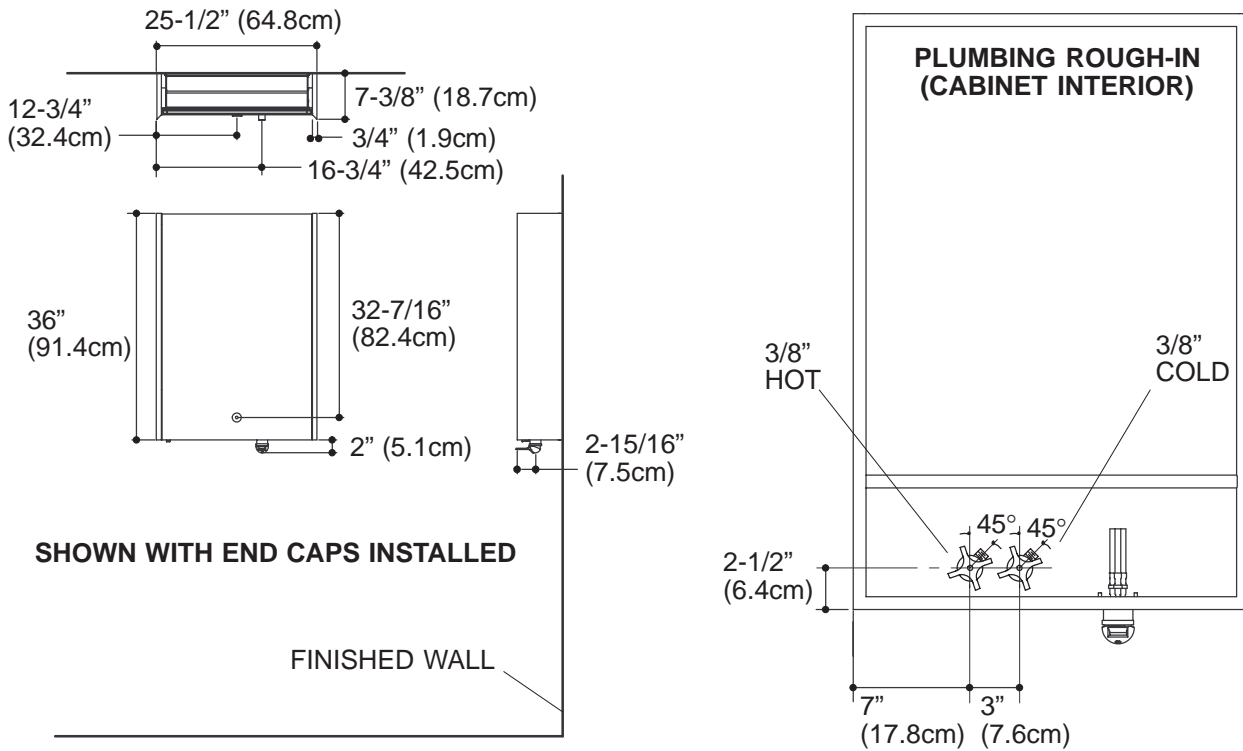

### FEATURES

- 24" (61cm) width x 36" (91.4cm) height x 6-5/8" (16.8cm) depth [25-1/2" (64.8cm) width and 7-3/8" (18.7cm) depth with end caps installed]
- Polished chrome Laminar flow faucet integrated in mirror
- Designed for use with Purist lavatories
- End cap kit sold separately

### PRODUCT SPECIFICATION:

The cabinet shall be 25-1/2" (64.8cm) wide x 36" (91.4cm) high x 7-3/8" (18.7cm) deep. Cabinet is designed with polished chrome laminar-flowing faucet integrated in mirror. (Laminar shall have a replaceable cartridge.) The cabinet shall be Kohler Model K-3091-\_\_\_\_\_.