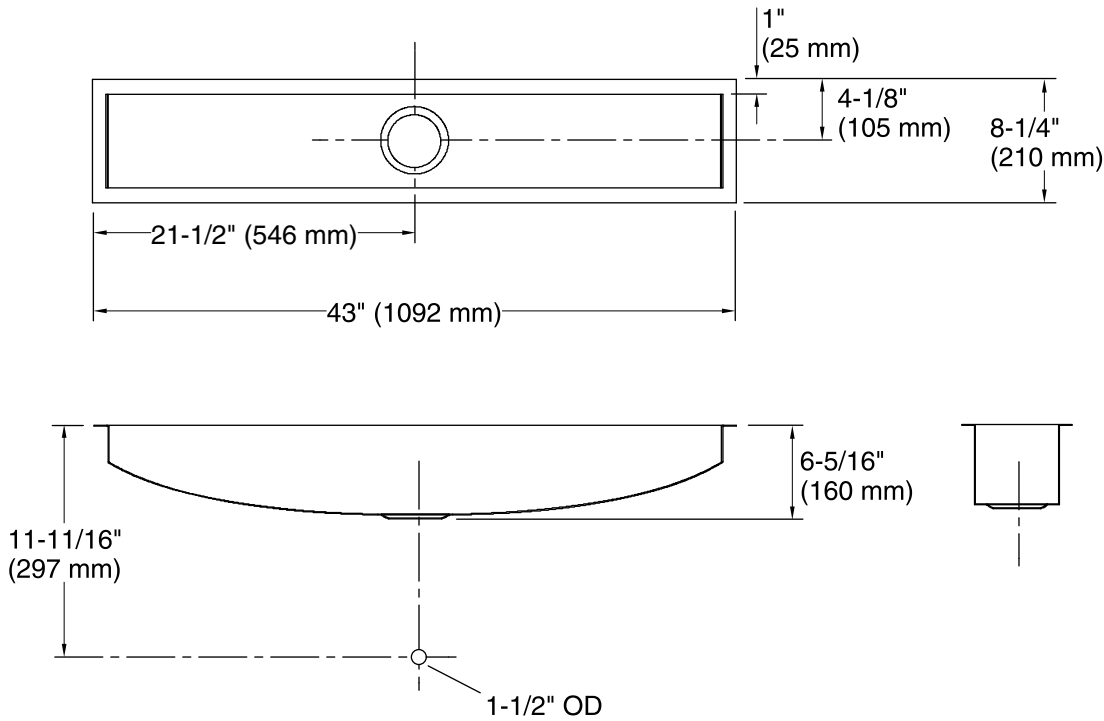

Technical Information

All product dimensions are nominal.

Bowl configuration:	Single
Installation:	Under-mount, Under-mount
Bowl area	Length: 41" (1041 mm) Width: 6-1/4" (159 mm) Bowl depth: 6-5/16" (160 mm)
Drain hole:	3-5/8" (92 mm)
Template:	1022024-7, required, included

Notes

Install this product according to the installation instructions.

ADA compliant when installed to the specific requirements of these regulations.