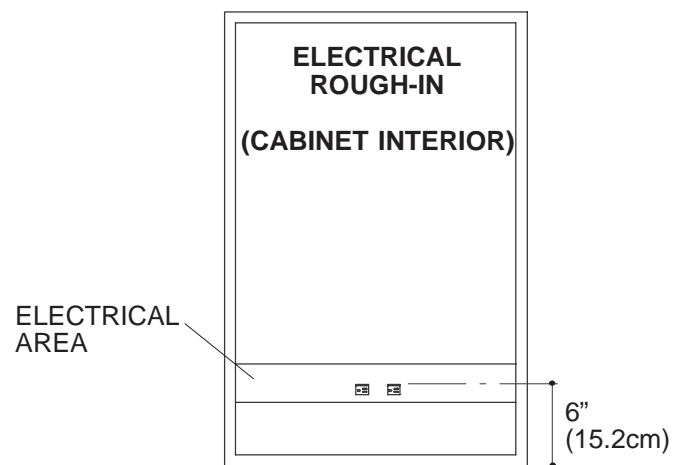

MIRROR CABINET

K-3082, K-3083, K-3089, K-3090

FEATURES

- (K-3082/83) 12" (30.5cm) width x 36" (91.4cm) height x 6-5/8" (16.8cm) depth [13-1/2" (34.3cm) width and 7-3/8" (18.7cm) depth with end caps installed]
- (K-3089/90) 24" (61cm) width x 36" (91.4cm) height x 6-5/8" (16.8cm) depth [25-1/2" (62.2cm) width and 7-3/8" (18.7cm) depth with end caps installed]
- Right-handed (K-3082/89) or left-handed (K-3083/90)
- Mirrored back on interior of cabinet
- Adjustable glass shelves
- Fully adjustable door
- Integrated electrical outlet in cabinet

PRODUCT SPECIFICATION:

The cabinet shall be 12" (30.5cm) wide x 36" (91.4cm) high x 6-5/8" (16.8cm) deep (K-3082/83) or 24-1/2" (62.2cm) wide x 36" (91.4cm) high x 6-5/8" (16.8cm) deep (K-3089/90). Cabinet shall be right-handed (K-3082/89) or left-handed (K-3083/90). Cabinet shall have a mirror installed on interior back with adjustable glass shelves. The cabinet shall be Kohler Model K-_____.

	A
K-3082 & K-3083	13-1/2" (34.3cm)
K-3089 & K-3090	25-1/2" (64.8cm)

PRODUCT DIAGRAM