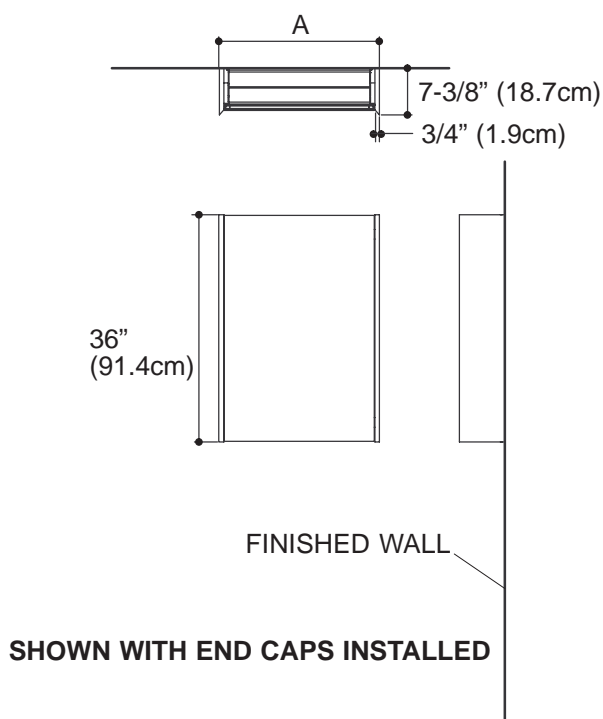

MIRROR CABINET

K-3082, K-3083, K-3089, K-3090

FEATURES

- (K-3082/83) 12" (30.5cm) width x 36" (91.4cm) height x 6-5/8" (16.8cm) depth [13-1/2" (34.3cm) width and 7-3/8" (18.7cm) depth with end caps installed]
- (K-3089/90) 24" (61cm) width x 36" (91.4cm) height x 6-5/8" (16.8cm) depth [25-1/2" (62.2cm) width and 7-3/8" (18.7cm) depth with end caps installed]
- Right-handed (K-3082/89) or left-handed (K-3083/90)
- Mirrored back on interior of cabinet
- Adjustable glass shelves
- Fully adjustable door
- Integrated electrical outlet in cabinet

PRODUCT SPECIFICATION:

The cabinet shall be 12" (30.5cm) wide x 36" (91.4cm) high x 6-5/8" (16.8cm) deep (K-3082/83) or 24-1/2" (62.2cm) wide x 36" (91.4cm) high x 6-5/8" (16.8cm) deep (K-3089/90). Cabinet shall be right-handed (K-3082/89) or left-handed (K-3083/90). Cabinet shall have a mirror installed on interior back with adjustable glass shelves. The cabinet shall be Kohler Model K-_____.

	A
K-3082 & K-3083	13-1/2" (34.3cm)
K-3089 & K-3090	25-1/2" (64.8cm)

PRODUCT DIAGRAM