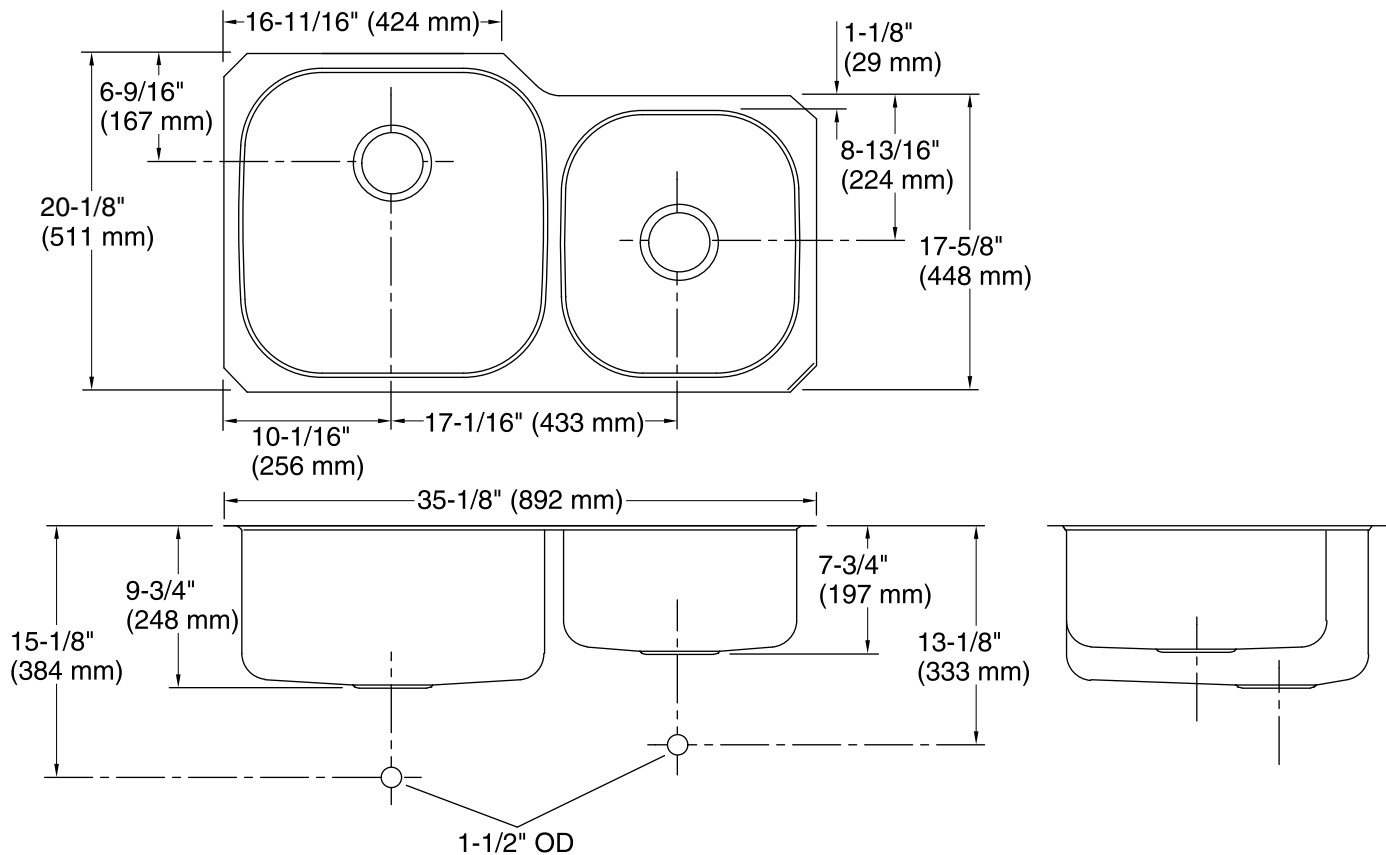

Technical Information

All product dimensions are nominal.

Bowl configuration:	X-Large/medium
Installation:	Under-mount, Under-mount
Bowl area (Left)	Length: 17-7/8" (454 mm) Width: 17-7/8" (454 mm) Bowl depth: 9-1/2" (241 mm) Water depth: 9-1/2" (241 mm)
Bowl area (Right)	Length: 13-3/4" (349 mm) Width: 15-3/8" (391 mm) Bowl depth: 7-1/2" (191 mm) Water depth: 7-1/2" (191 mm)
Template:	1217909-7, required, included

Notes

Install this product according to the installation instructions.

Minimum base cabinet width 36" - 39" (36" may require cabinet modifications). Consult an installer for confirmation.