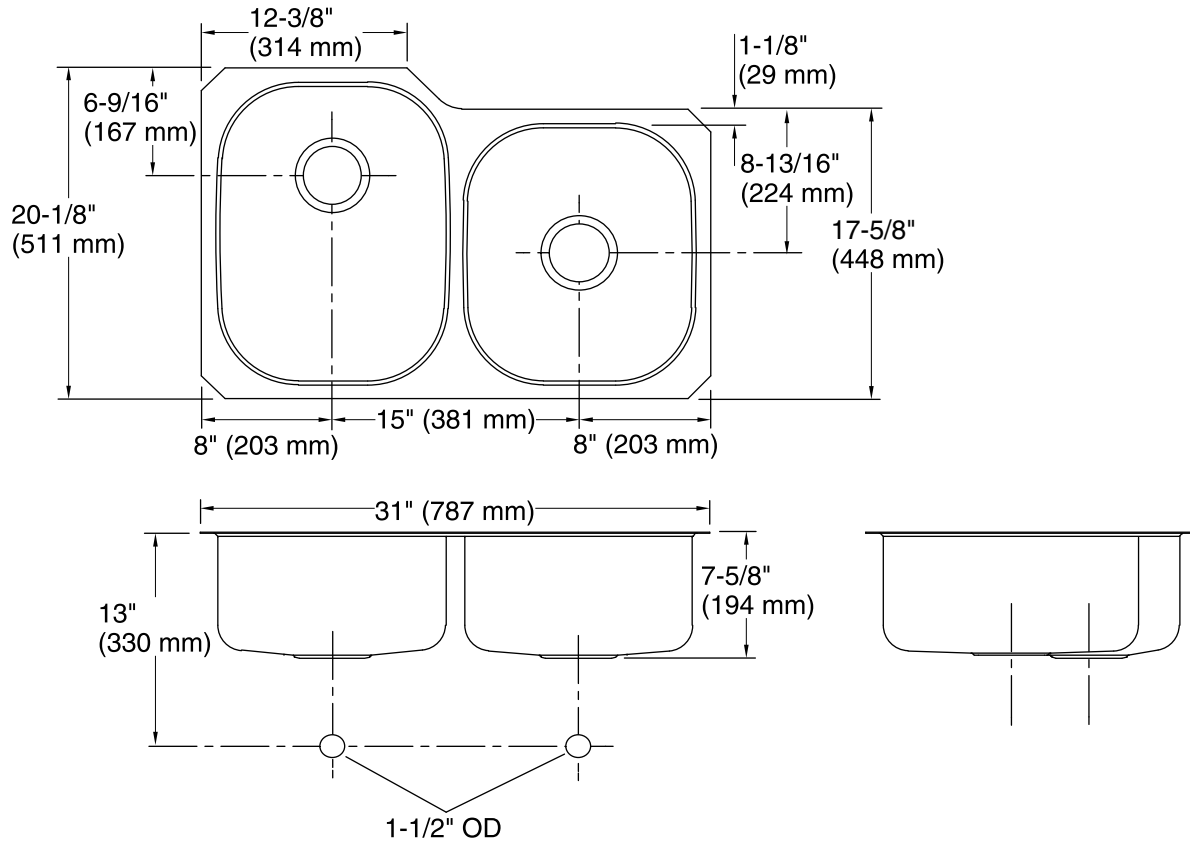

**Undertone®**  
Under-mount Kitchen Sink  
**K-3354**

**Features**

- 36-inch minimum base cabinet width.
- Large/medium bowls.
- 7-1/2-inch depth.
- No faucet holes.
- SilentShield Plus® sound-absorption technology helps maintain water temperature, reduces condensation, and decreases noise.
- Includes installation hardware.

**Material**

- 18-gauge stainless steel.

**Installation**

- Under-mount

**Components**

Additional included component/s: Hardware kit (4 required) 91915.

**Codes/Standards**

ASME A112.19.3/CSA B45.4

## Technical Information

All product dimensions are nominal.

Bowl configuration:	Offset
Installation:	Under-mount, Under-mount
Bowl area (Right)	Bowl depth: 7-1/2" (191 mm)
Drain hole:	3-5/8" (92 mm)
Template:	1040558-7, required, included