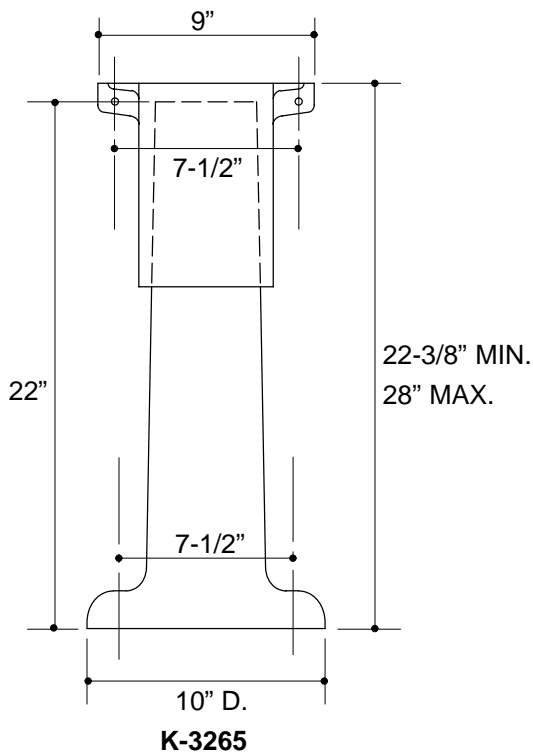

Ordering Information

Applicable adjustable pedestal:	
25" to 31" height, painted finish	K-3264-PP
31" to 36" height, painted finish	K-3265-PP
25" to 31" height, glazed finish	K-3264-P
31" to 36" height, glazed finish	K-3265-P

Roughing-In Notes
Fixture dimensions are nominal and conform to tolerances in ASME/ANSI Standard A112.19.1M.

12