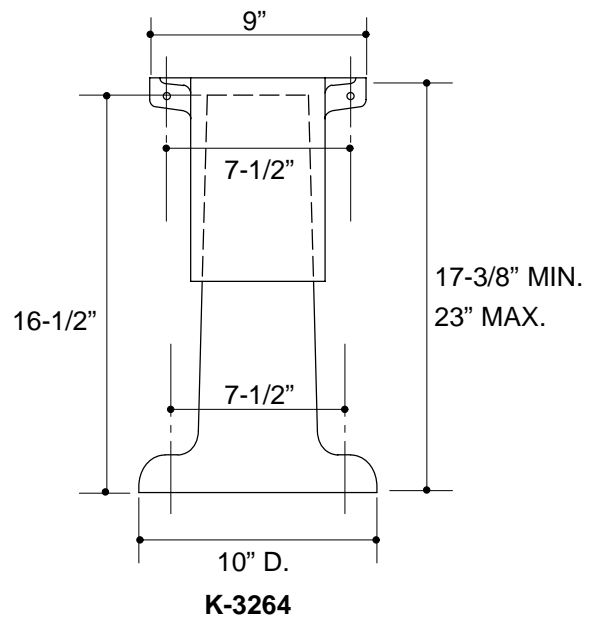

Ordering Information

Applicable adjustable pedestal:	
25" to 31" height, painted finish	K-3264-PP
31" to 36" height, painted finish	K-3265-PP
25" to 31" height, glazed finish	K-3264-P
31" to 36" height, glazed finish	K-3265-P

Roughing-In Notes
Fixture dimensions are nominal and conform to tolerances in ASME/ANSI Standard A112.19.1M.

12