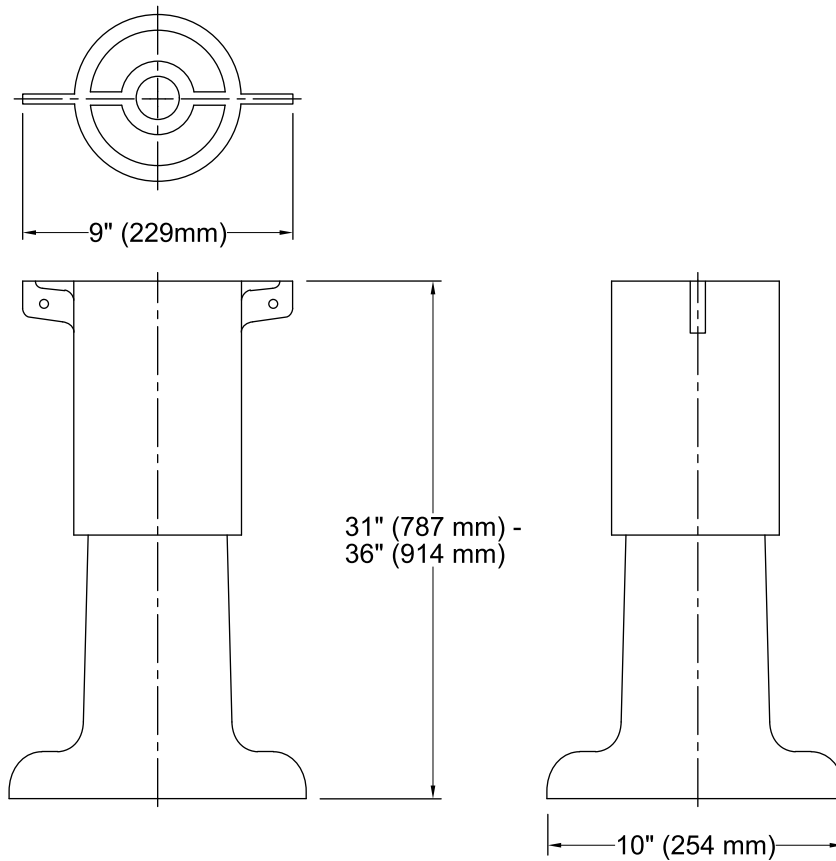

KOHLER®

Brockway™
Bathroom Sink Pedestal
K-3265-P

Codes/Standards

ASME A112.19.1/CSA B45.2

See website for detailed warranty information.

USA/Canada: 1-800-4KOHLER (1-800-456-4537)

Kohler Co. reserves the right to make revisions without notice to product specifications.

For the most current Specification Sheet, go to www.kohler.com.

3-7-2017 07:13

THE BOLD LOOK
OF **KOHLER**®

Technical Information

All product dimensions are nominal.

Notes

Install this product according to the installation instructions.