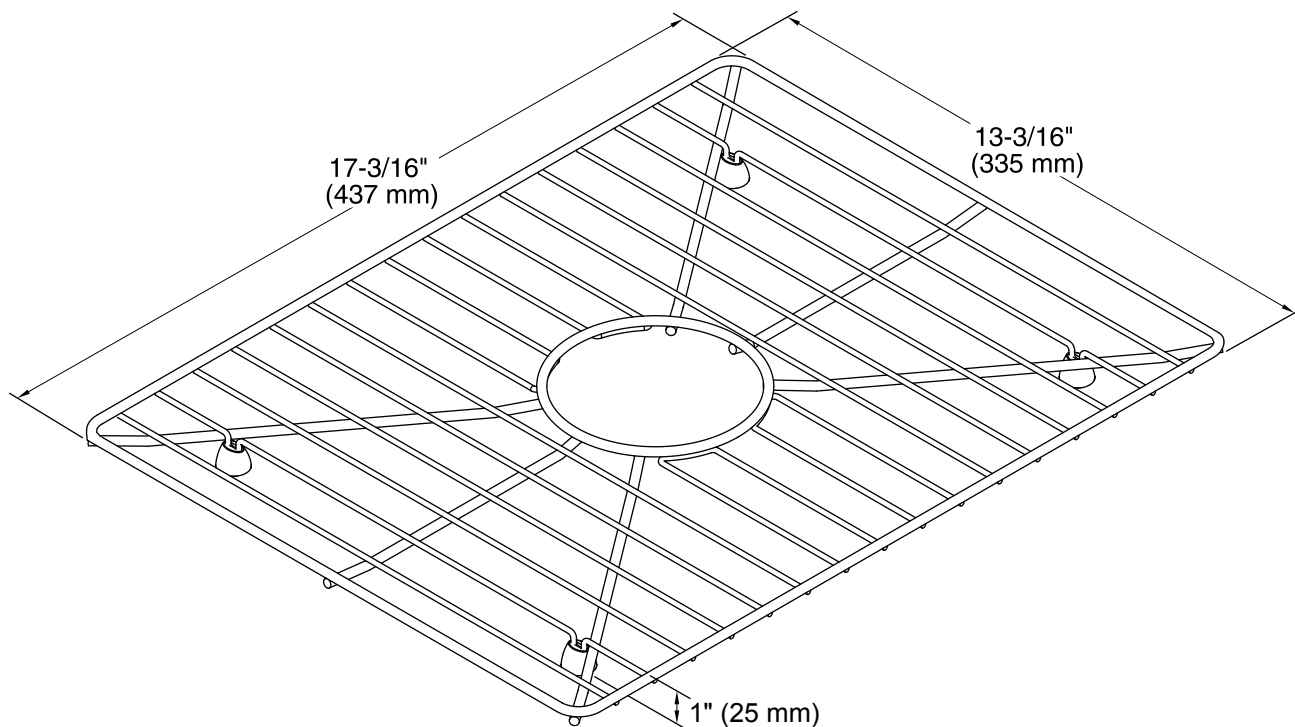

Features

- Fits in the bowl of the K-3160 Poise kitchen sink.
- Durable stainless-steel construction.
- Helps protect sink surface from daily wear.
- Dishwasher safe.
- Rubber feet provide added protection.

Technical Information

All product dimensions are nominal.