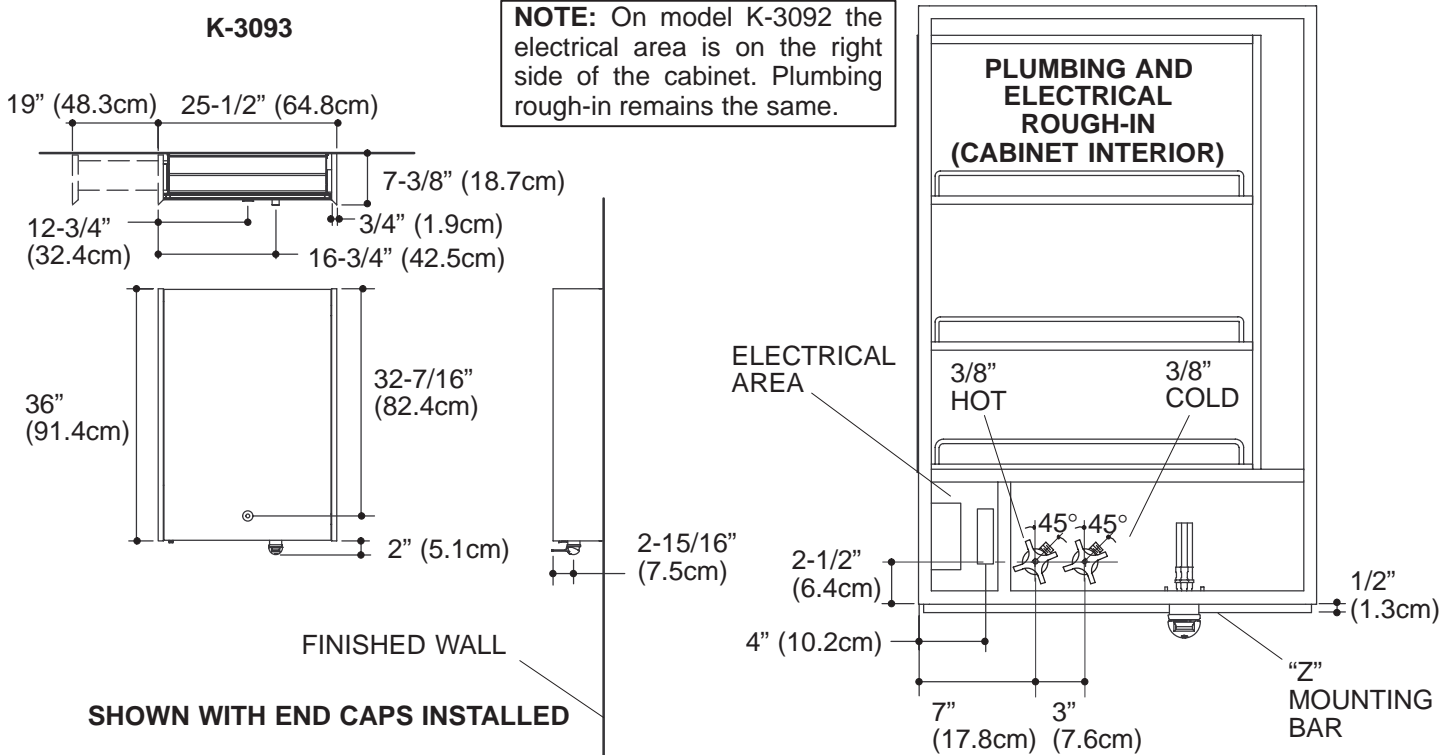

MIRROR CABINET

K-3092, K-3093

FEATURES

- 24" (61cm) width x 36" (91.4cm) height x 6-5/8" (16.8cm) depth [25-1/2" (64.8cm) width and 7-3/8" (18.7cm) depth with end caps installed]
- Polished chrome Laminar flow faucet integrated in mirror
- Cabinet with slide-out hardwood veneered 19" (48.3cm) extension shelving on right side (K-3092) or left side (K-3093)
- Two adjustable shelves and one stationary shelf
- Integrated electrical outlet on cabinet
- Includes hardwood veneered end caps
- Designed for use with Purist lavatories

PRODUCT SPECIFICATION:

The cabinet shall be 24" (61cm) wide x 36" (91.4cm) high x 6-5/8" (16.8cm) deep. Cabinet shall have right (K-3092) or left (K-3093) slide-out shelving. Cabinet is designed with laminar-flowing faucet integrated in mirror. (Laminar shall have a replaceable cartridge.) Cabinet shall have two adjustable shelves. The cabinet shall be Kohler Model K-_____-_____-_____.