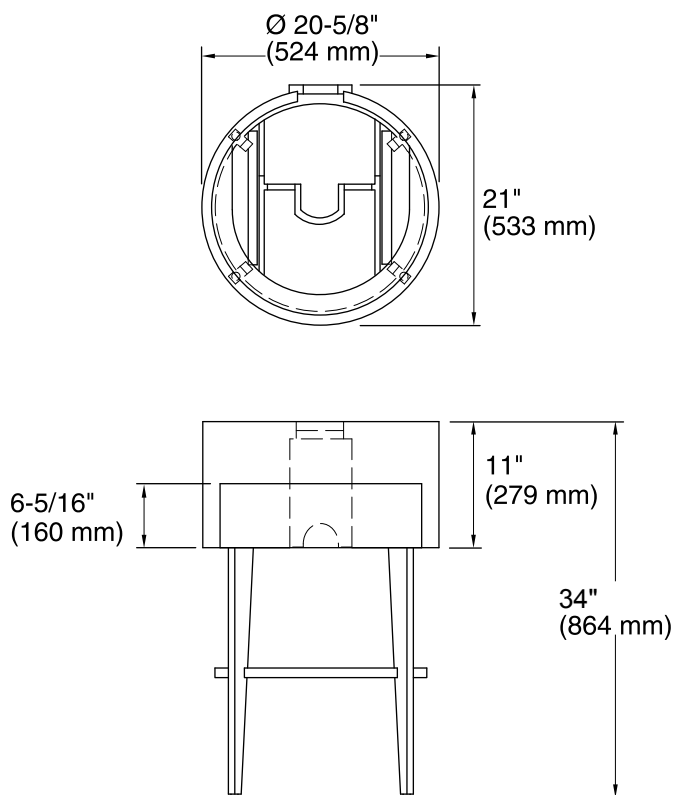

Codes/Standards

CARB P2

KOHLER® One-Year Limited Warranty

See website for detailed warranty information.

Technical Information

All product dimensions are nominal.

Vanity type: Petite

Notes