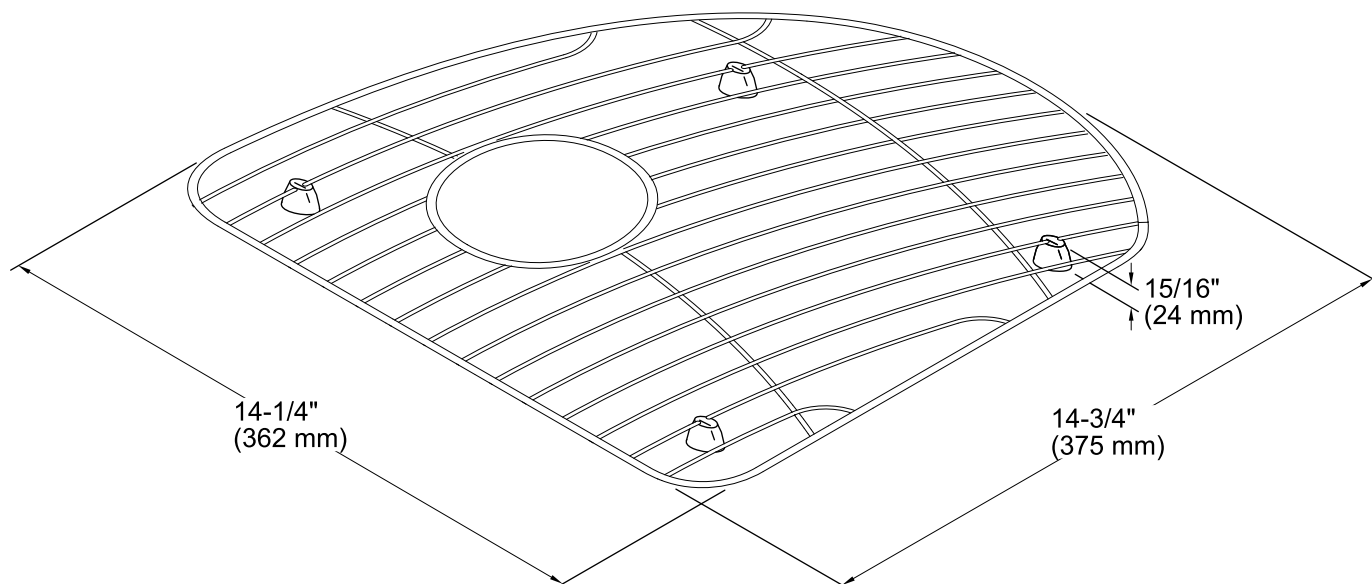

Features

- Fits in the right bowl of the K-3148 and K-3197 Undertone kitchen sinks.
- Durable stainless-steel construction.
- Helps protect sink surface from daily wear.
- Dishwasher safe.
- Rubber feet provide added protection.

Technical Information

All product dimensions are nominal.