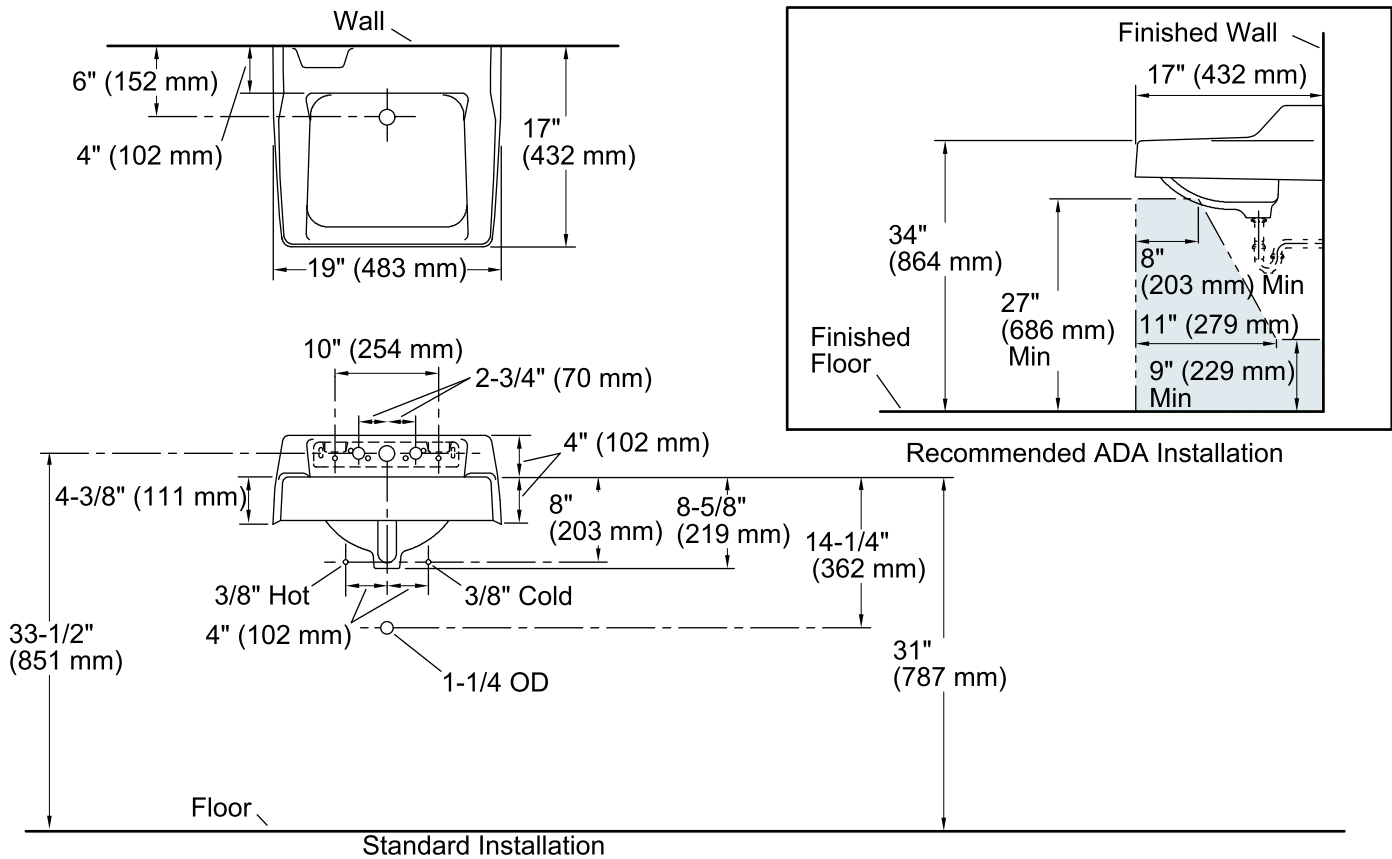

Technical Information

All product dimensions are nominal.

Bowl configuration:	Single
Installation:	Wall-mount
Bowl area	Length: 14" (356 mm) Width: 13" (330 mm) Water depth: 5-1/8" (130 mm)
Number of deck holes:	3
Faucet hole(s):	1-3/16" (30 mm)
Drain hole:	1-3/4" (44 mm)

Notes

Install this product according to the installation instructions.

ADA compliant when installed to the specific requirements of these regulations.