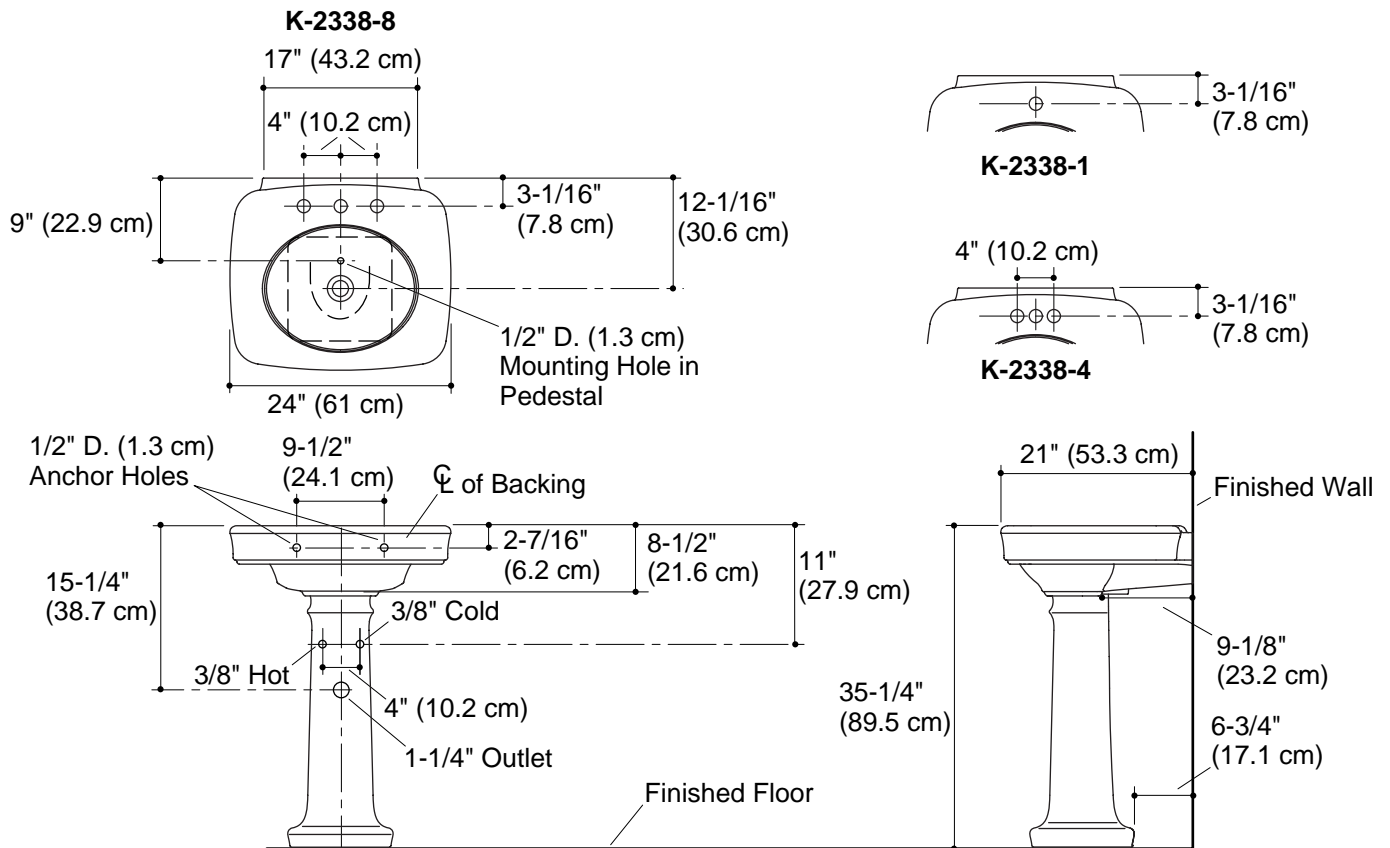

BANCROFT™

Technical Information

Fixture:		basin area	water depth
Lavatory		17-1/8" (43.5 cm) x 13-15/16" (35.4 cm)	5" (12.7 cm)
Outlet	1-3/4" D. (4.4 cm)		

Holes	K-2338-8	K-2338-4	K-2338-1
Spout	1-3/8" D. (3.5 cm)	1-1/4" D. (3.2 cm)	1-3/8" D. (3.5 cm)
Faucet	1-3/8" D. (3.5 cm)	1-1/4" D. (3.2 cm)	

Included Components:	
Lavatory basin, single-hole	K-2340-1
Lavatory basin, 4" (10.2 cm) centers	K-2340-4
Lavatory basin, 8" (20.3 cm) centers	K-2340-8
Pedestal	K-2346
Pedestal accessory pack	52204
Rubber pads	63069

Installation Notes

Install this product according to the installation guide.

Product Diagram