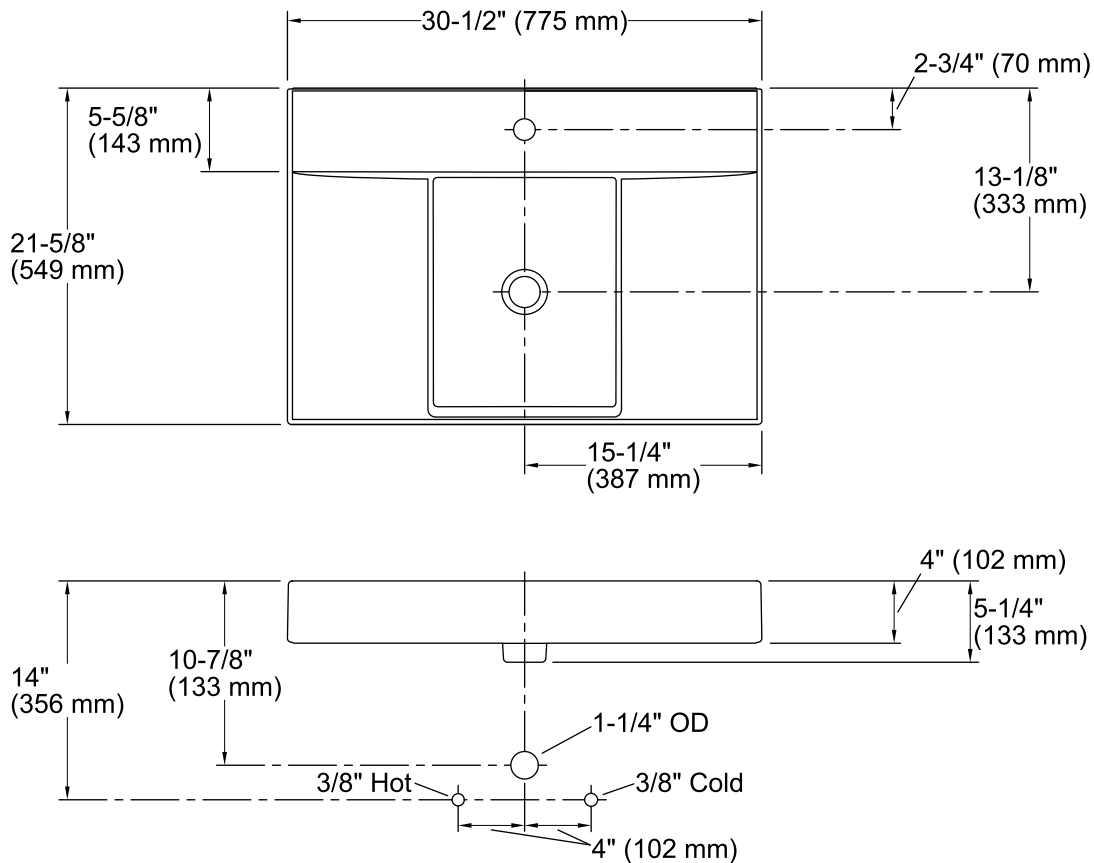

Traverse®
Above-counter Bathroom Sink
K-2955-1

Features

- Fireclay.
- Above-counter.
- Rectangular basin.
- With overflow.
- Single faucet hole.
- Designed for installation to the K-2517 Traverse wall-hung vanity.
- 30-1/2" (775 mm) x 21-1/2" (546 mm)

Recommended Accessories

K-8998 P-Trap

Codes/Standards

ASME A112.19.2/CSA B45.1

KOHLER® One-Year Limited Warranty

See website for detailed warranty information.

Technical Information

All product dimensions are nominal.

Bowl configuration:	Single
Installation:	Above-counter
Bowl area (Only)	Length: 12" (305 mm) Width: 15-1/4" (387 mm) Water depth: 3" (76 mm)
Number of deck holes:	1
Faucet hole(s):	1-3/8" (35 mm)
Drain hole:	1-3/4" (44 mm)
Template:	1003676-7, required, included

NOTE: This bathroom sink is also designed for installation to the K-2517 vanity.