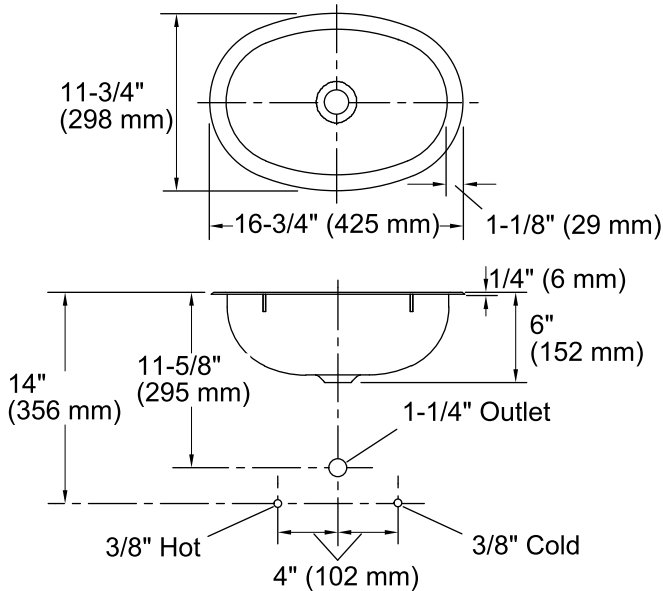

Bolero®
Drop-in/Under-mount Bathroom Sink
K-2611-SU

Features

- 20-gauge stainless steel.
- Drop-in or under-mount.
- Oval basin.
- Without overflow.
- No faucet holes; requires wall- or counter-mount faucet.
- 16-3/4" (425 mm) x 11-3/4" (298 mm)

Recommended Accessories

K-8998 P-Trap

Components

Additional included component/s: 1193643 Basin Clamps, 1193643 Basin Clamps, drain gasket, and tube.

ADA

Codes/Standards

ASME A112.19.3/CSA B45.4

ADA

ICC/ANSI A117.1

KOHLER® One-Year Limited Warranty

See website for detailed warranty information.

Note: Waterproof unprotected overhang area of the underside of wood counter.

	A
Drop-in (shown)	7" (178 mm)
Under-mount	7-3/4" (197 mm)

Technical Information

All product dimensions are nominal.

- Bowl configuration: Single
 Installation: Drop-In, Under-mount
 Bowl area (Only) Length: 15" (381 mm)
 Width: 10" (254 mm)
 Water depth: 5-1/2" (140 mm)
 Drain hole: 1-5/8" (41 mm)
 Template: 111579-7, required, included