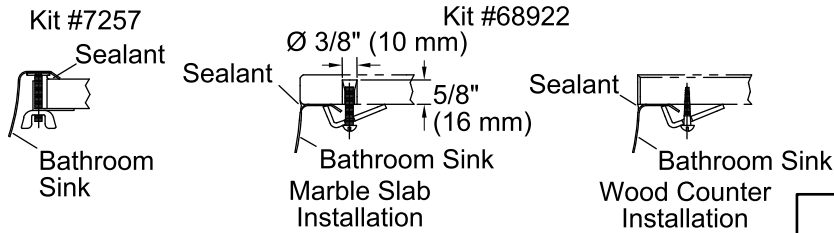

Bolero®
Drop-in/Under-mount Bathroom Sink
K-2611-SU

Features

- 20-gauge stainless steel.
- Drop-in or under-mount.
- Oval basin.
- Without overflow.
- No faucet holes; requires wall- or counter-mount faucet.
- 16-3/4" (425 mm) x 11-3/4" (298 mm)

Recommended Accessories

K-8998 P-Trap

Components

Additional included component/s: 1193643 Basin Clamps, 1193643 Basin Clamps, drain gasket, and tube.

ADA

Codes/Standards

ASME A112.19.3/CSA B45.4

ADA

ICC/ANSI A117.1

KOHLER® One-Year Limited Warranty

See website for detailed warranty information.

Note: Waterproof unprotected overhang area of the underside of wood counter.

	A
Drop-in (shown)	7" (178 mm)
Under-mount	7-3/4" (197 mm)

Technical Information

All product dimensions are nominal.

- Bowl configuration: Single
 Installation: Drop-In, Under-mount
 Bowl area (Only) Length: 15" (381 mm)
 Width: 10" (254 mm)
 Water depth: 5-1/2" (140 mm)
 Drain hole: 1-5/8" (41 mm)
 Template: 111579-7, required, included