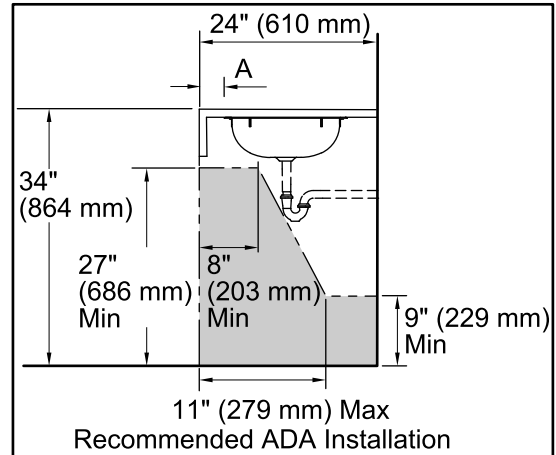

Bolero®
Drop-in/Under-mount Bathroom Sink
K-2611-SU

Features

- 20-gauge stainless steel.
- Drop-in or under-mount.
- Oval basin.
- Without overflow.
- No faucet holes; requires wall- or counter-mount faucet.
- 16-3/4" (425 mm) x 11-3/4" (298 mm)

Recommended Accessories

K-8998 P-Trap

Components

Additional included component/s: 1193643 Basin Clamps, 1193643 Basin Clamps, drain gasket, and tube.

ADA

Codes/Standards

ASME A112.19.3/CSA B45.4

ADA

ICC/ANSI A117.1

KOHLER® One-Year Limited Warranty

See website for detailed warranty information.

Note: Waterproof unprotected overhang area of the underside of wood counter.

	A
Drop-in (shown)	7" (178 mm)
Under-mount	7-3/4" (197 mm)

Technical Information

All product dimensions are nominal.

- Bowl configuration: Single
 Installation: Drop-In, Under-mount
 Bowl area (Only) Length: 15" (381 mm)
 Width: 10" (254 mm)
 Water depth: 5-1/2" (140 mm)
 Drain hole: 1-5/8" (41 mm)
 Template: 111579-7, required, included