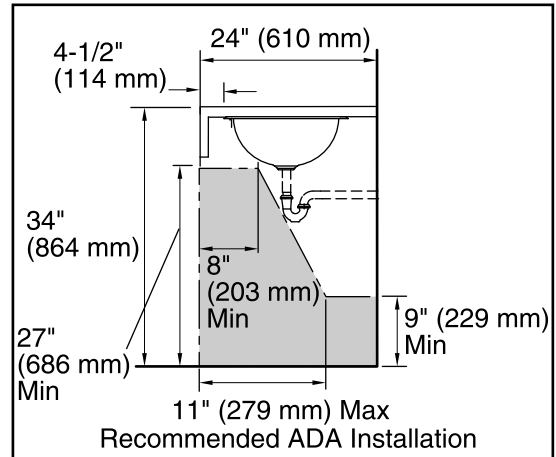

**Bolero®**  
Drop-in/Under-mount Bathroom Sink  
**K-2610-SU**

**Features**

- 20-gauge stainless steel.
- Drop-in or under-mount.
- Round basin.
- Without overflow.
- No faucet holes; requires wall- or counter-mount faucet.
- 13-5/8" (346 mm) diameter

**Recommended Accessories**

K-8998 P-Trap

**Components**

Additional included component/s: 1193643 Basin Clamps, drain gasket, and tube.

ADA

**Codes/Standards**

ASME A112.19.3/CSA B45.4

ADA

### Technical Information

All product dimensions are nominal.

Bowl configuration:	Single
Installation:	Drop-In, Under-mount
Bowl area (Only)	Diameter: 11-1/2" (292 mm) Water depth: 5-1/4" (133 mm)
Drain hole:	1-5/8" (41 mm)
Template:	111578-7, required, included