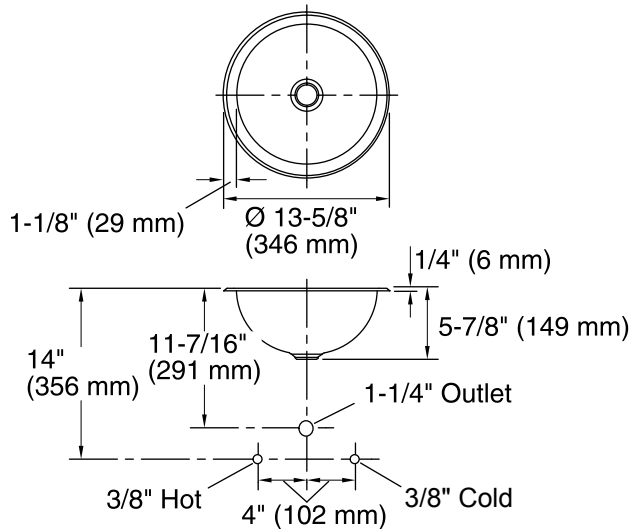

**Bolero®**  
Drop-in/Under-mount Bathroom Sink  
**K-2610-SU**

**Features**

- 20-gauge stainless steel.
- Drop-in or under-mount.
- Round basin.
- Without overflow.
- No faucet holes; requires wall- or counter-mount faucet.
- 13-5/8" (346 mm) diameter

**Recommended Accessories**

K-8998 P-Trap

**Components**

Additional included component/s: 1193643 Basin Clamps, drain gasket, and tube.

ADA

**Codes/Standards**

ASME A112.19.3/CSA B45.4

ADA

### Technical Information

All product dimensions are nominal.

Bowl configuration:	Single
Installation:	Drop-In, Under-mount
Bowl area (Only)	Diameter: 11-1/2" (292 mm) Water depth: 5-1/4" (133 mm)
Drain hole:	1-5/8" (41 mm)
Template:	111578-7, required, included