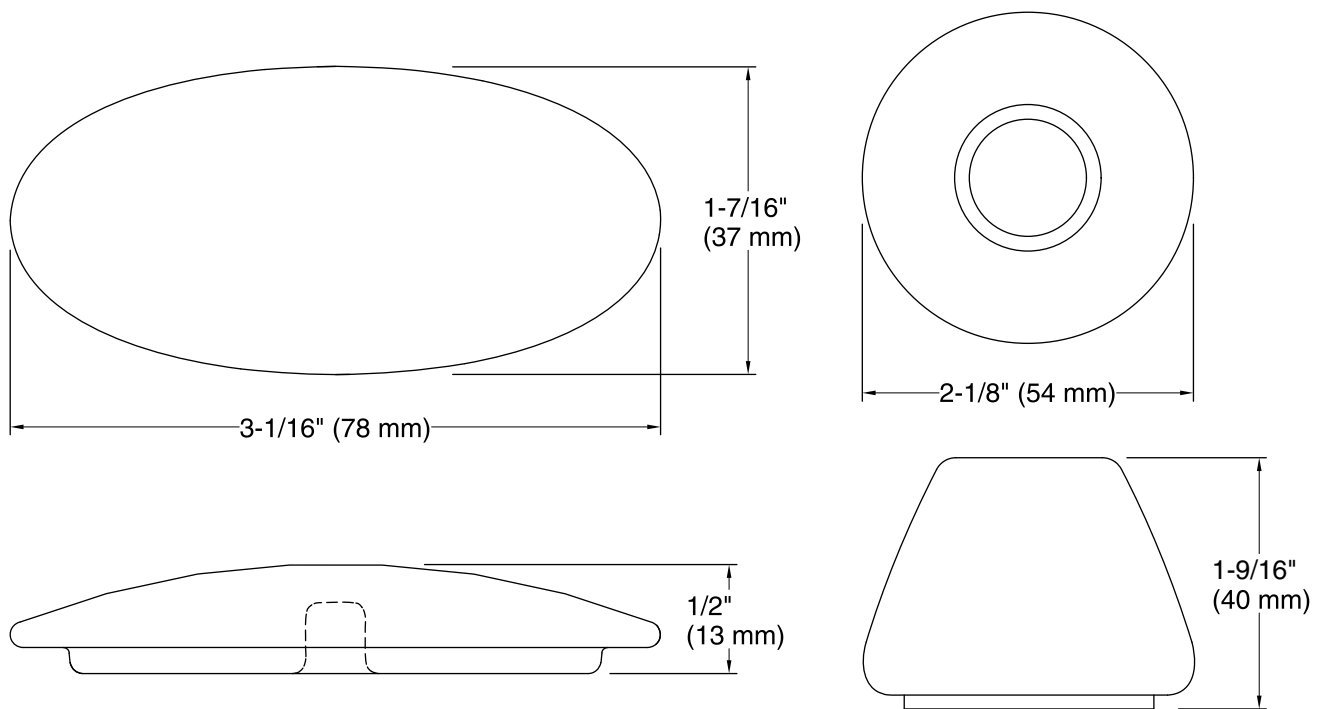

Antique™

Bath Handle Insets and Skirts

K-260-FL

Features

- For use on Antique bath and shower faucets K-T125-9B or K-T135-9B.
- Includes two insets and two skirts in English Trellis design.
- Insets: 3-1/16" (78 mm) x 1-7/16" (37 mm) x 1-2" (13 mm)
- Skirts: 2-1/8" (54 mm) x 1-9/16" (40mm)

| | | |
|--|---|-------|
|  | 0 | White |
|--|---|-------|

Technical Information

All product dimensions are nominal.

Notes

Install this product according to the installation guide.