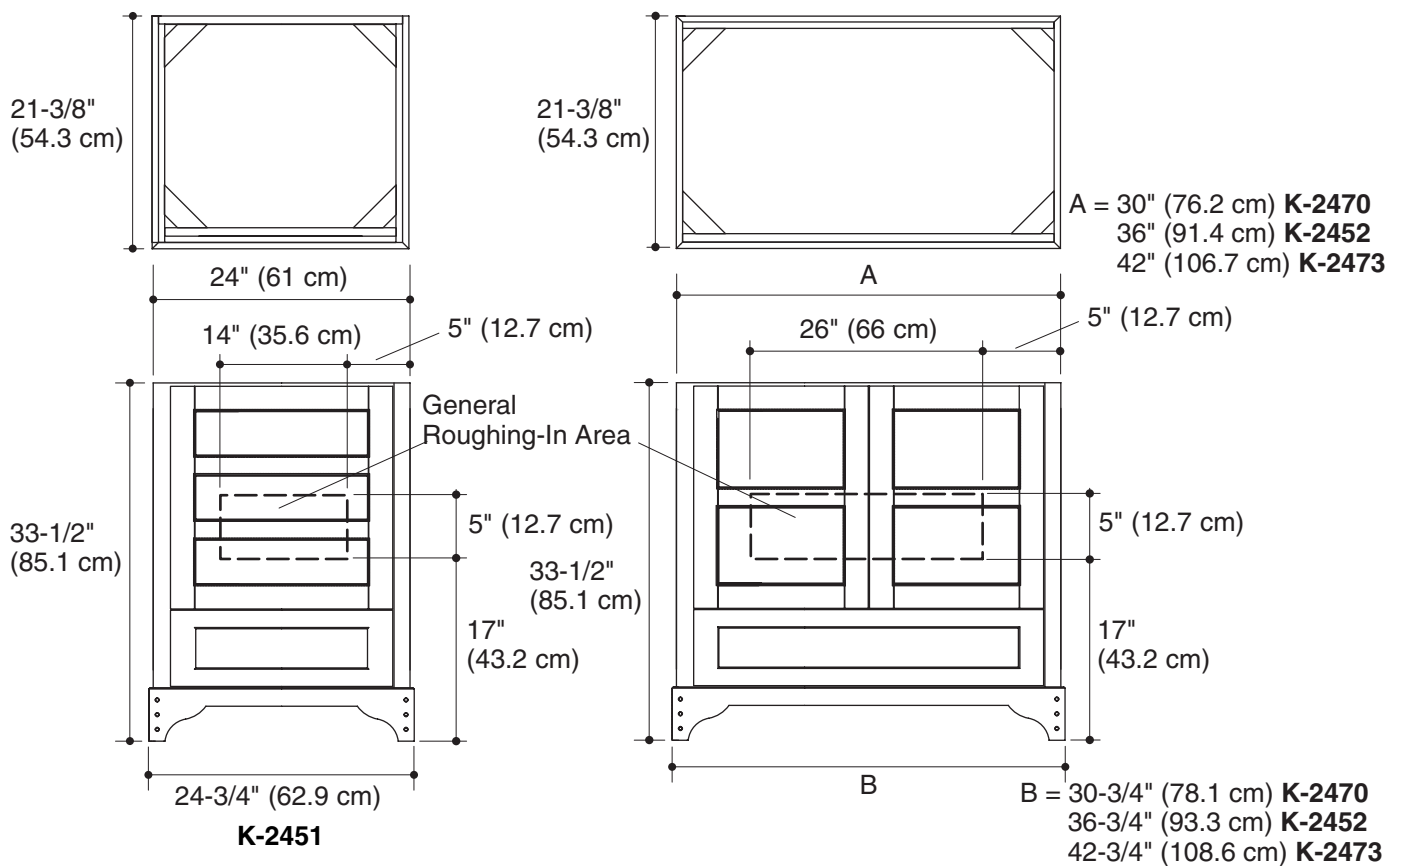

BALLARD™

Installation Notes

Install this product according to the installation guide.

Decorative cabinet hardware is supplied. Refer to the Kohler bath accessories line for additional decorative cabinet hardware to complement your vanity.

Product Diagram