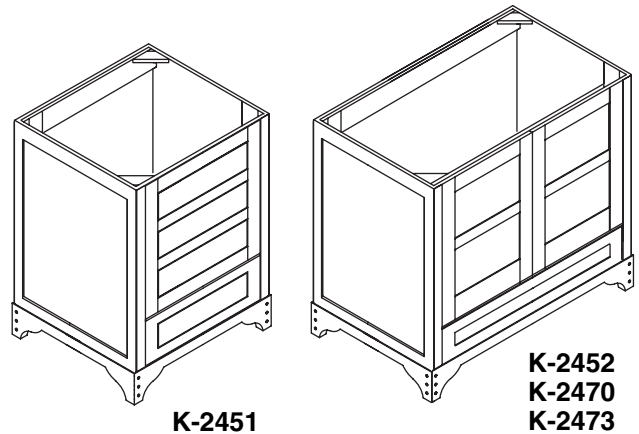

Features

- Alder solids and veneers (F7 Nutmeg finish)
- Ash solids and veneers (F8 Seashell finish)
- Catalyzed polyurethane finish
- Slow-close drawer(s) and slow-close adjustable door(s)
- Available in various widths
- 21-3/8" (54.3 cm) depth, and 33-1/2" (85.1 cm) height

Codes/Standards Applicable

Specified model meets or exceeds the following:

- None applicable

VANITY K-2451 ALSO K-2452, K-2470, K-2473

K-2452
K-2470
K-2473

Colors/Finishes

- F7: Nutmeg
- F8: Seashell

Specified Model

Model	Description	Colors/Finishes	
K-2451	Vanity, 24" (61 cm) width	☐ F7	☐ F8
K-2452	Vanity, 36" (91.4 cm) width	☐ F7	☐ F8
K-2470	Vanity, 30" (76.2 cm) width	☐ F7	☐ F8
K-2473	Vanity, 42" (106.7 cm) width	☐ F7	☐ F8

Recommended Basin*

K-3048	Iron/Impressions™ 25" (63.5 cm) cast iron integrated top and basin	☐ 0	☐ Other
K-3049	Iron/Impressions™ 31" (78.7 cm) cast iron integrated top and basin	☐ 0	☐ Other
K-3051	Iron/Impressions™ 37" (94 cm) cast iron integrated top and basin	☐ 0	☐ Other
K-3052	Iron/Impressions™ 43" (109.2 cm) cast iron integrated top and basin	☐ 0	☐ Other

*Specify 4" (10.2 cm) centers (-4), 8" (20.3 cm) (-8) centers, or single-hole (-1) faucet when ordering.

Recommended Accessory

K-2453	Mirror, 26" (66 cm) x 36" (91.4 cm)	☐ F7	☐ F8

Product Specification

The vanity shall be 21-3/8 (54.3 cm) in depth, and 33-1/2" (85.1 cm) in height. Vanity shall be available in various widths. Vanity shall be made of alder solids and veneers (-F7) or ash solids and veneers (-F8). Vanity shall have a catalyzed polyurethane finish. Vanity shall include slow-close adjustable drawer(s) and slow-close door(s). Vanity shall be Kohler Model K-____-____.