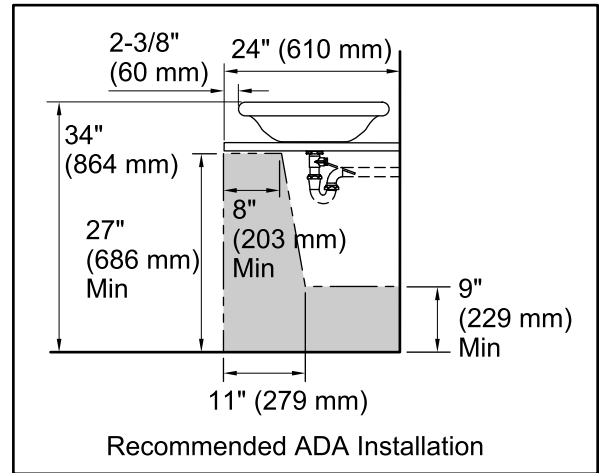

### Technical Information

All product dimensions are nominal.

Bowl configuration:	Single
Installation:	Above-counter
Bowl area (Only)	Diameter: 17" (432 mm) Water depth: 4-5/16" (110 mm)
Drain hole:	1-3/4" (44 mm)
Template:	1096149-7, required, included