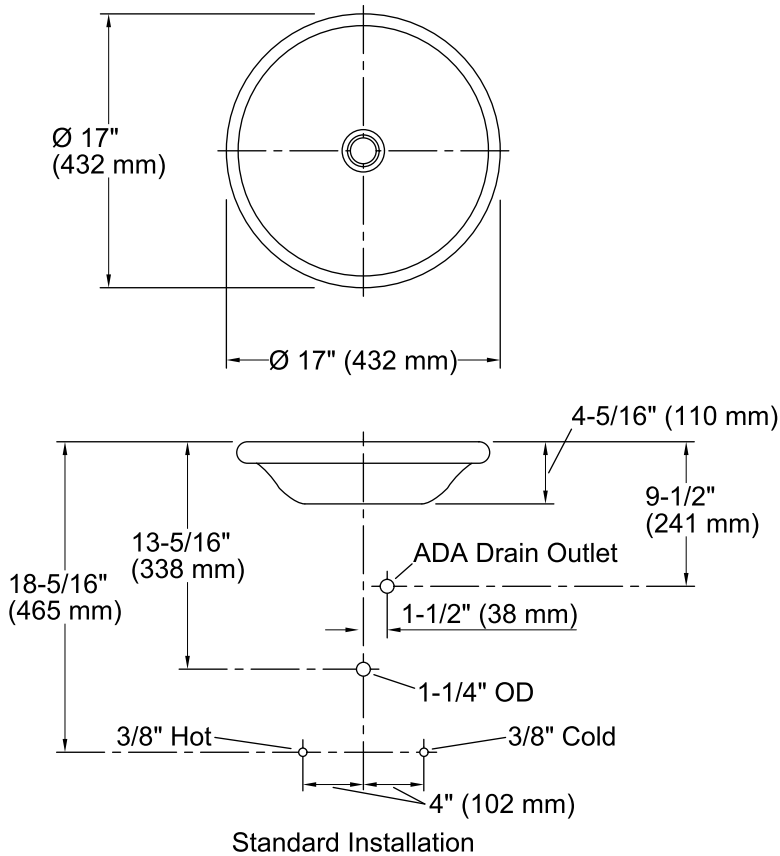

### Technical Information

All product dimensions are nominal.

Bowl configuration:	Single
Installation:	Above-counter
Bowl area (Only)	Diameter: 17" (432 mm) Water depth: 4-5/16" (110 mm)
Drain hole:	1-3/4" (44 mm)
Template:	1096149-7, required, included