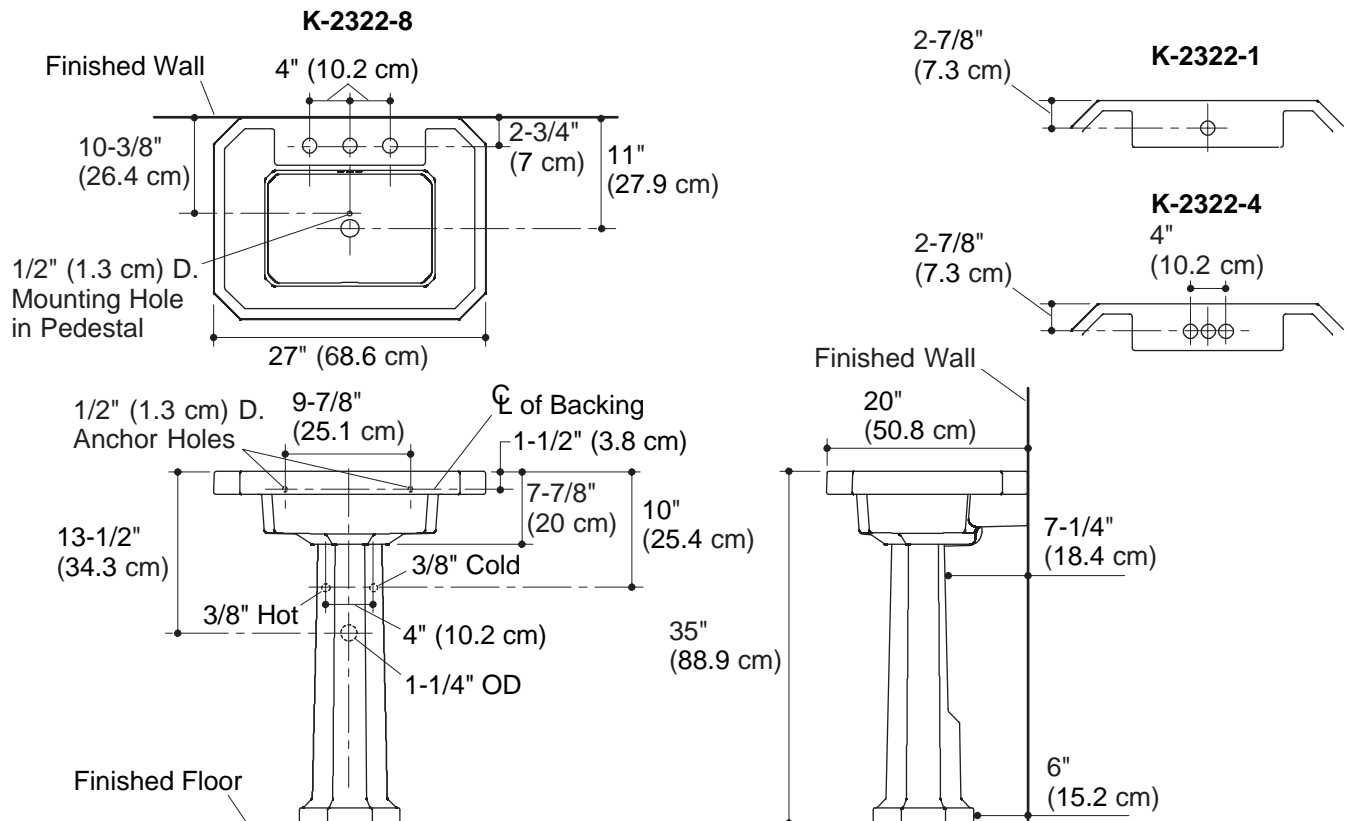

KATHRYN®

Technical Information

Fixture*:	basin area	water depth
Lavatory	17" (43.2 cm) x 11-1/2" (29.2 cm)	4-1/8" (10.5 cm)
Drain hole	1-3/4" (4.4 cm) D.	
* Approximate measurements for comparison only.		

Holes	K-2322-8	K-2322-4	K-2322-1
Spout	1-3/8" (3.5 cm) D.	1-1/4" (3.2 cm) D.	1-3/8" (3.5 cm) D.
Faucet	1-3/8" (3.5 cm) D.	1-1/4" (3.2 cm) D.	

Included Components:	
Lavatory basin, 8" (20.3 cm) centers	K-2323-8
Lavatory basin, 4" (10.2 cm) centers	K-2323-4
Lavatory basin, single-hole	K-2323-1
Pedestal	K-2324
Accessory pack	1023546
Rubber pads	63069

Optional Components:

Hollow wall pedestal lavatory mounting kit	1041816

Installation Notes

Install this product according to the installation guide.

Product Diagram