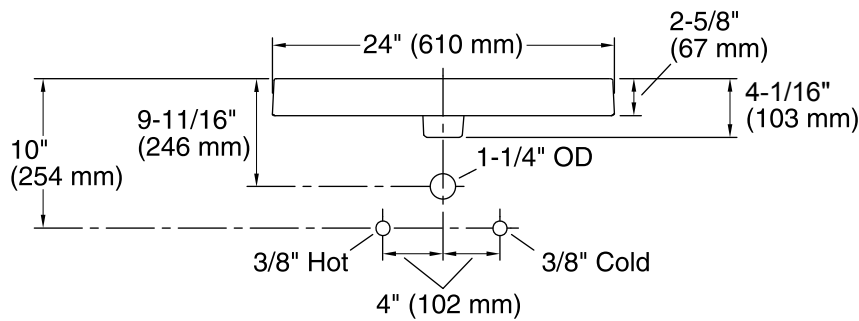

Features

- Fireclay
- Without overflow.
- Countertop or wall-mount installation.
- Single faucet hole.
- Complements the Purist Suite.
- 24" (610 mm) x 23-1/2" (597 mm)

Recommended Accessories

- K-7129 Drain
- K-7605-P Angle Supply with Stop (pair)
- K-9018 P-Trap
- K-9583 Bathroom Sink Bracket Kit

	0	White
	96	Biscuit
	47	Almond

Technical Information

All product dimensions are nominal.

Installation:	Above-counter, Wall-mount
Bowl area (Only)	Length: 22" (559 mm) Width: 17-1/2" (445 mm) Water depth: 1-3/4" (44 mm)
Number of deck holes:	1
Faucet hole(s):	1-3/8" (35 mm)
Template:	1014137-7, required, included