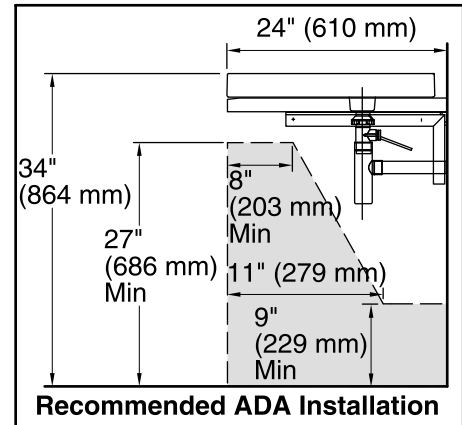

Features

- Fireclay
- Without overflow.
- Countertop or wall-mount installation.
- Single faucet hole.
- Complements the Purist Suite.
- 24" (610 mm) x 23-1/2" (597 mm)

Recommended Accessories

- K-7129 Drain
- K-7605-P Angle Supply with Stop (pair)
- K-9018 P-Trap
- K-9583 Bathroom Sink Bracket Kit

	0	White
	96	Biscuit
	47	Almond

Technical Information

All product dimensions are nominal.

Installation:	Above-counter, Wall-mount
Bowl area (Only)	Length: 22" (559 mm) Width: 17-1/2" (445 mm) Water depth: 1-3/4" (44 mm)
Number of deck holes:	1
Faucet hole(s):	1-3/8" (35 mm)
Template:	1014137-7, required, included