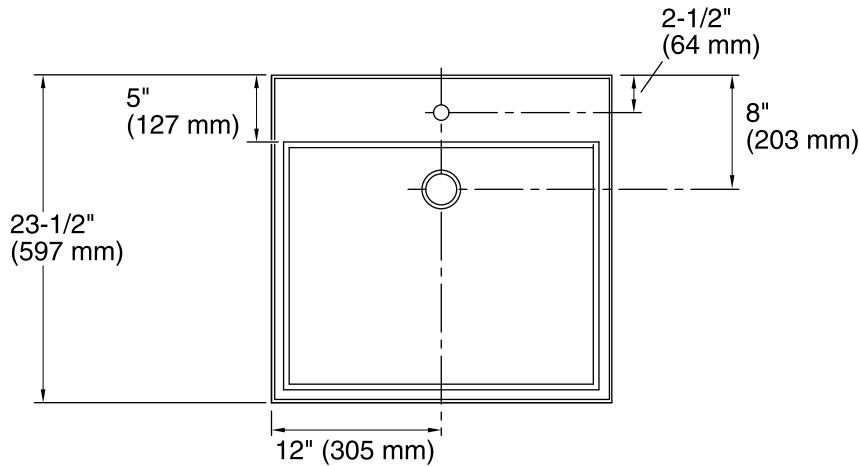

Features

- Fireclay
- Without overflow.
- Countertop or wall-mount installation.
- Single faucet hole.
- Complements the Purist Suite.
- 24" (610 mm) x 23-1/2" (597 mm)

Recommended Accessories

- K-7129 Drain
- K-7605-P Angle Supply with Stop (pair)
- K-9018 P-Trap
- K-9583 Bathroom Sink Bracket Kit

	0	White
	96	Biscuit
	47	Almond

Technical Information

All product dimensions are nominal.

Installation:	Above-counter, Wall-mount
Bowl area (Only)	Length: 22" (559 mm) Width: 17-1/2" (445 mm) Water depth: 1-3/4" (44 mm)
Number of deck holes:	1
Faucet hole(s):	1-3/8" (35 mm)
Template:	1014137-7, required, included