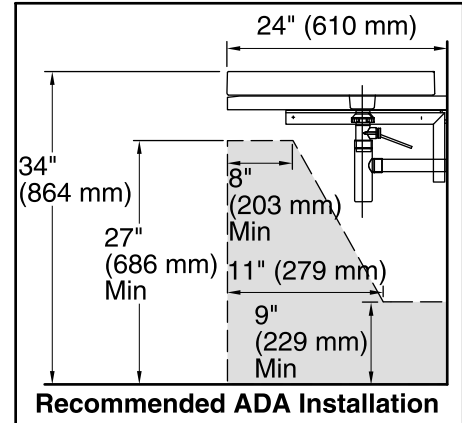

### Features

- Fireclay
- Without overflow.
- Countertop or wall-mount installation.
- Without faucet holes.
- Complements the Purist Suite.
- 24" (610 mm) x 23-1/2" (597 mm)

## Technical Information

All product dimensions are nominal.

Installation:	Above-counter, Wall-mount
Bowl area (Only)	Length: 22" (559 mm) Width: 17-1/2" (445 mm) Water depth: 1-3/4" (44 mm)
Template:	Above-counter, 1014137-7, required, included