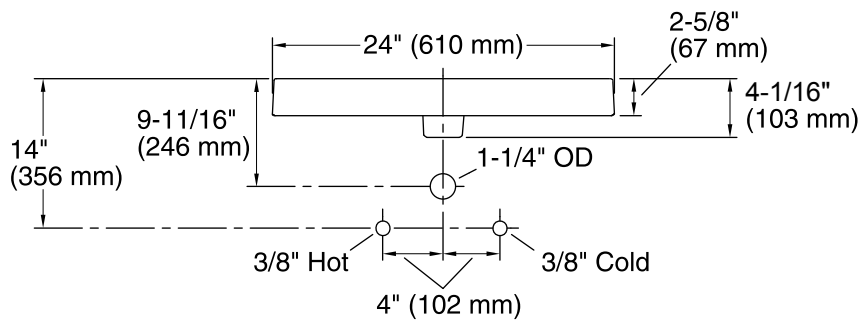

### Features

- Fireclay
- Without overflow.
- Countertop or wall-mount installation.
- Without faucet holes.
- Complements the Purist Suite.
- 24" (610 mm) x 23-1/2" (597 mm)

## Technical Information

All product dimensions are nominal.

Installation:	Above-counter, Wall-mount
Bowl area (Only)	Length: 22" (559 mm) Width: 17-1/2" (445 mm) Water depth: 1-3/4" (44 mm)
Template:	Above-counter, 1014137-7, required, included