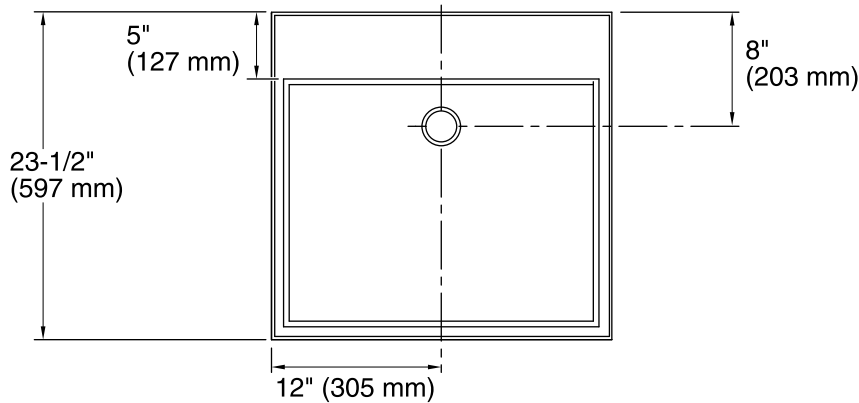

### Features

- Fireclay
- Without overflow.
- Countertop or wall-mount installation.
- Without faucet holes.
- Complements the Purist Suite.
- 24" (610 mm) x 23-1/2" (597 mm)

## Technical Information

All product dimensions are nominal.

Installation:	Above-counter, Wall-mount
Bowl area (Only)	Length: 22" (559 mm) Width: 17-1/2" (445 mm) Water depth: 1-3/4" (44 mm)
Template:	Above-counter, 1014137-7, required, included