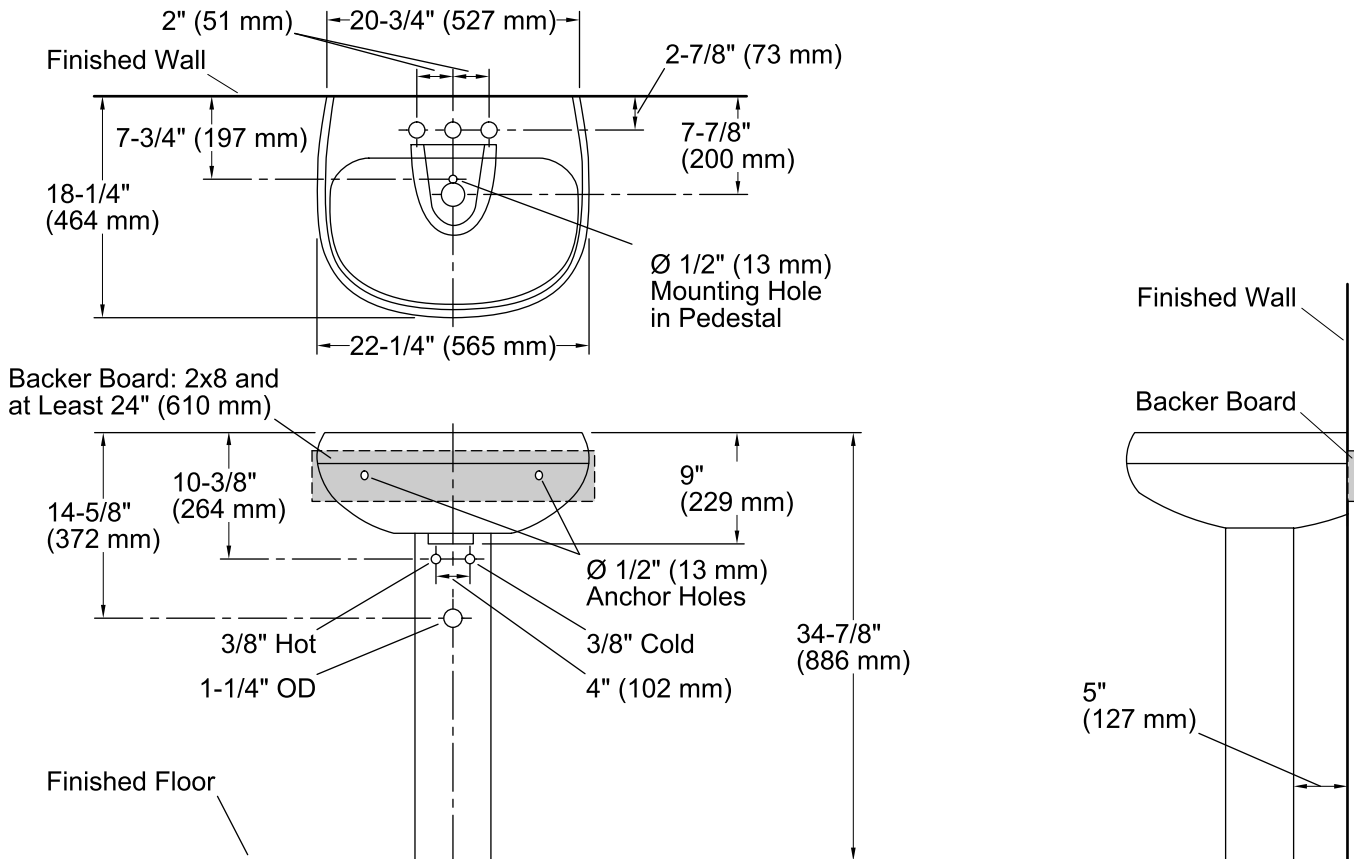

Wellworth®
Pedestal Bathroom Sink
K-2293-4

Features

- Vitreous china.
- Pedestal sink.
- With overflow.
- 4-inch centers.
- Coordinates with other products in the Wellworth collection.
- 22-1/4" (565 mm) x 18-1/4" (464 mm) x 34-7/8" (886 mm)

Recommended Accessories

- K-7605-P Angle Supply with Stop (pair)
- K-8998 P-Trap

Optional Accessories

- 1041816 Hardware kit, Hollow Wall

Components

Product includes:

- K-2019 Bathroom Sink Pedestal
- K-2296-4 Pedestal Bathroom Sink Basin
- Additional included component/s: Accessory pack, and rubber pads.

Technical Information

All product dimensions are nominal.

- Bowl configuration: Single
- Installation: Pedestal
- Bowl area (Only)
 - Length: 20" (508 mm)
 - Width: 12" (305 mm)
 - Water depth: 5" (127 mm)
- Number of deck holes: 3
- Faucet hole(s): 1-1/4" (32 mm)
- Drain hole: 1-3/4" (44 mm)