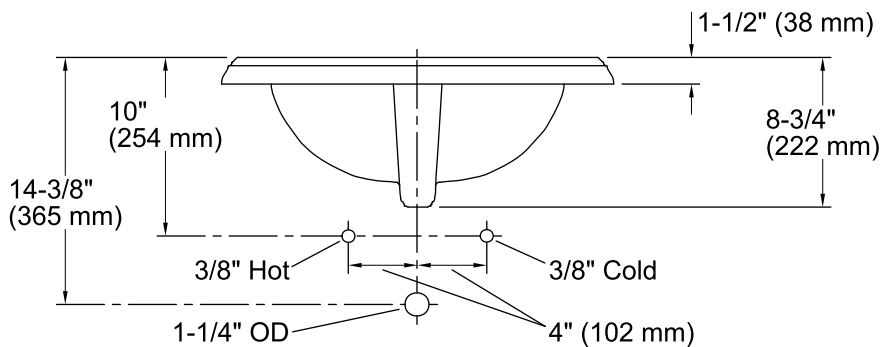

### Features

- Vitreous china.
- Drop-in sink.
- Elegant rectangular basin.
- With overflow.
- 4-inch centers.
- Coordinates with other products in the Memoirs collection.
- 22-3/4" (578 mm) x 18" (457 mm)

### Technical Information

All product dimensions are nominal.

Bowl configuration:	Single
Installation:	Drop-In
Bowl area (Only)	Length: 17" (432 mm) Width: 10" (254 mm) Water depth: 5" (127 mm)
Number of deck holes:	3
Faucet hole(s):	1-1/4" (32 mm)
Drain hole:	1-3/4" (44 mm)
Template:	Drop-in, 1003676, required, included