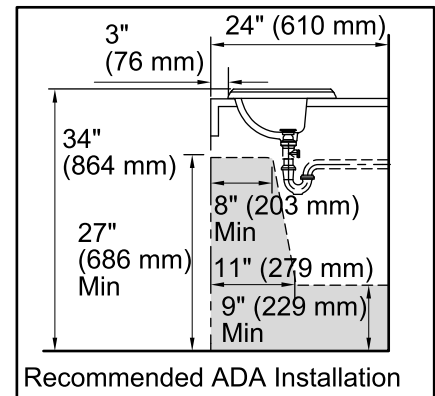

### Features

- Vitreous china.
- Drop-in sink.
- Elegant rectangular basin.
- With overflow.
- 4-inch centers.
- Coordinates with other products in the Memoirs collection.
- 22-3/4" (578 mm) x 18" (457 mm)

### Technical Information

All product dimensions are nominal.

Bowl configuration:	Single
Installation:	Drop-In
Bowl area (Only)	Length: 17" (432 mm) Width: 10" (254 mm) Water depth: 5" (127 mm)
Number of deck holes:	3
Faucet hole(s):	1-1/4" (32 mm)
Drain hole:	1-3/4" (44 mm)
Template:	Drop-in, 1003676, required, included