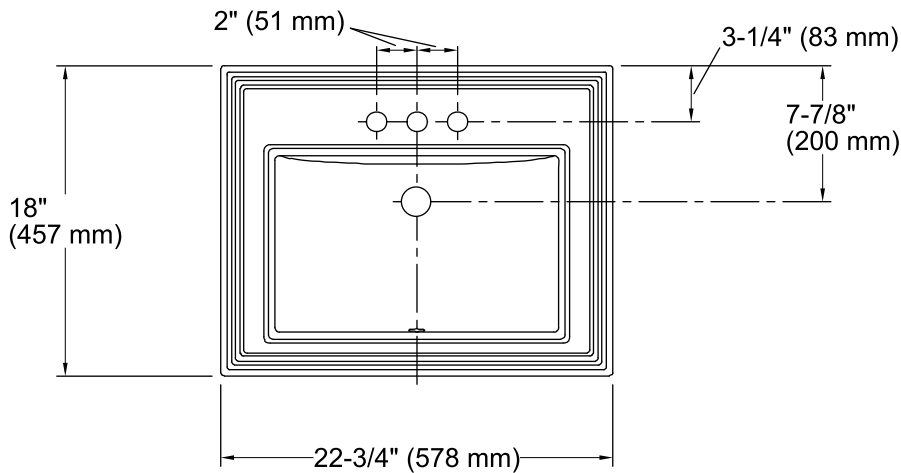

### Features

- Vitreous china.
- Drop-in sink.
- Elegant rectangular basin.
- With overflow.
- 4-inch centers.
- Coordinates with other products in the Memoirs collection.
- 22-3/4" (578 mm) x 18" (457 mm)

### Technical Information

All product dimensions are nominal.

Bowl configuration:	Single
Installation:	Drop-In
Bowl area (Only)	Length: 17" (432 mm) Width: 10" (254 mm) Water depth: 5" (127 mm)
Number of deck holes:	3
Faucet hole(s):	1-1/4" (32 mm)
Drain hole:	1-3/4" (44 mm)
Template:	Drop-in, 1003676, required, included