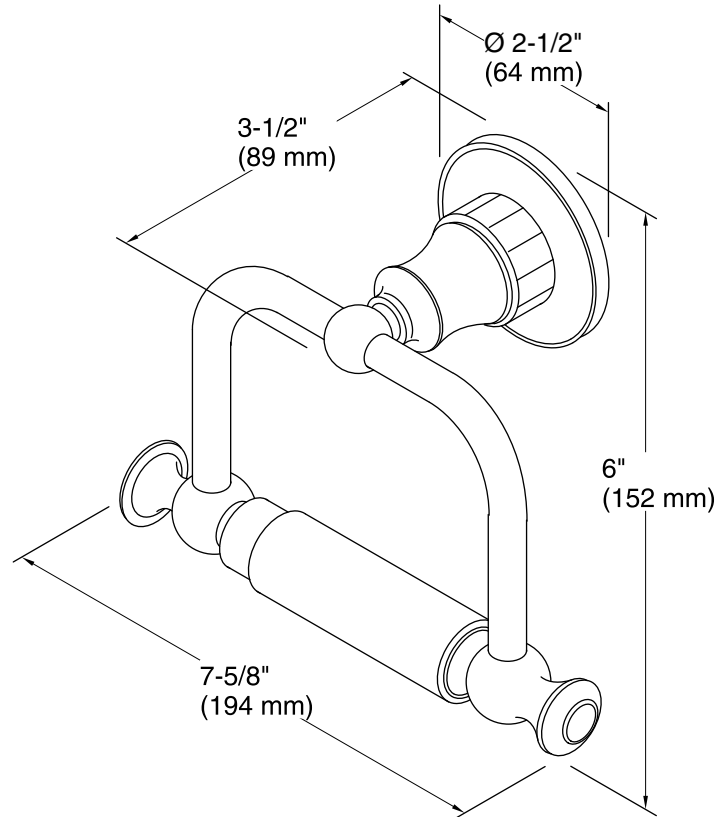

Technical Information

All product dimensions are nominal.

Notes

Install this product according to the installation guide.