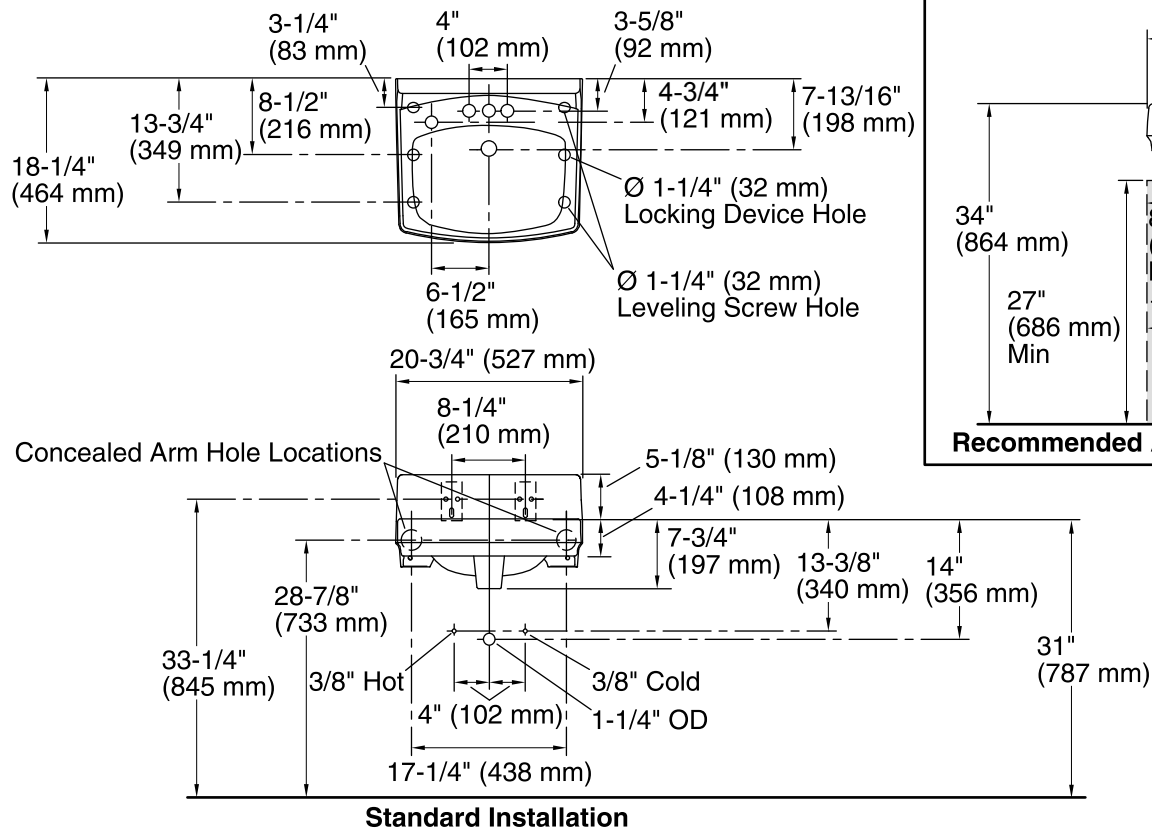

Technical Information

All product dimensions are nominal.

Bowl configuration:	Single
Installation:	Wall-mount
Bowl area (Center)	Length: 10" (254 mm) Width: 15" (381 mm) With overflow: Yes Water depth: 3-1/4" (83 mm)
Bowl area	With overflow: Yes
Number of deck holes:	4
Faucet hole(s):	1-1/4" (32 mm)
Soap/Lotion hole:	1-1/4" (32 mm)
Drain hole:	1-3/4" (44 mm)

Notes

Install this product according to the installation instructions.

ADA compliant when installed to the specific requirements of these regulations.