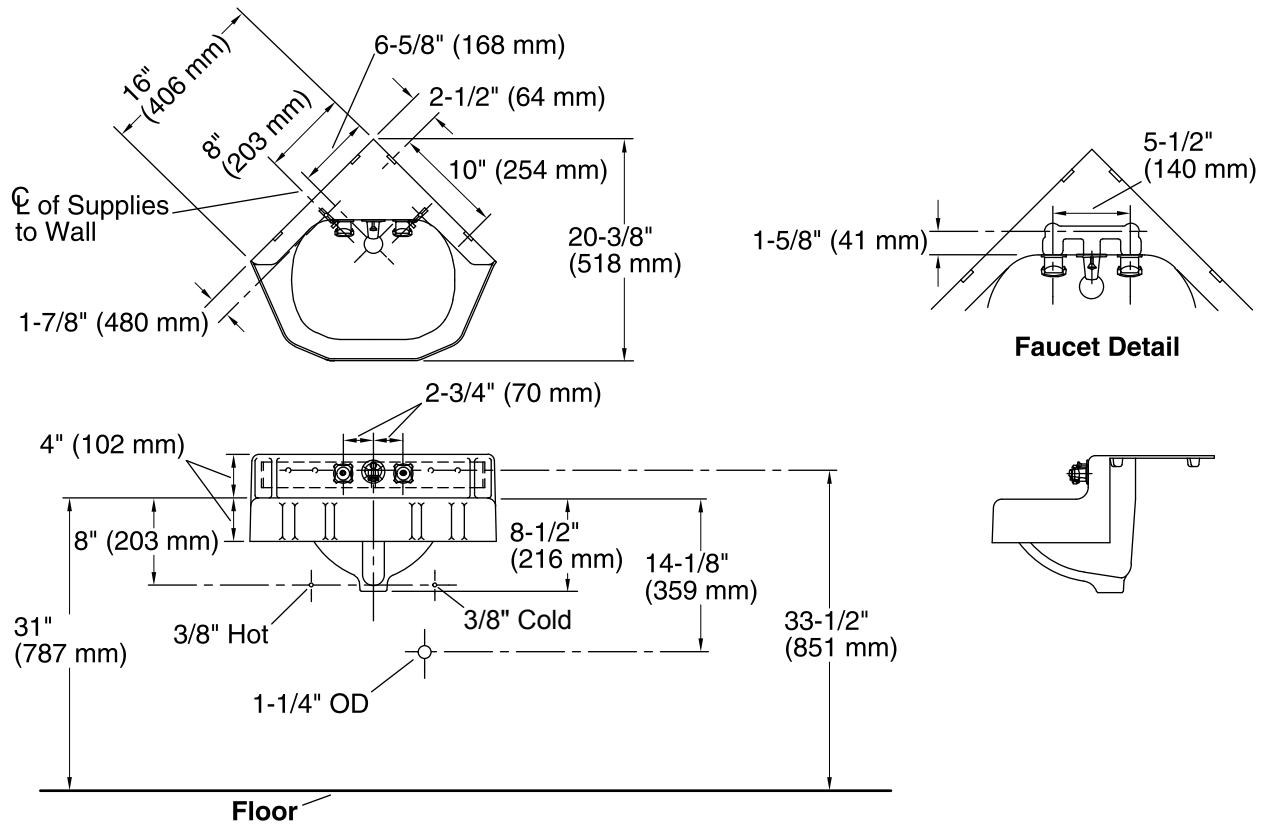

Features

- KOHLER cast iron.
- Wall-mount.
- With overflow.
- Shelf-back.
- Factory-installed K-8040-2A Triton® faucet with pop-up drain and stopper drain, aerator.
- Corner bathroom sink.

Components

Additional included component/s: Triton® faucet, Hanger, and Overflow ferrule (1).

Available Color/Finishes

Color tiles intended for reference only.

Color	Code	Description
-------	------	-------------

	0	White
--	---	-------

Technical Information

All product dimensions are nominal.

Installation: Wall-mount

Drain hole: 1-11/16" (43 mm)

Notes

Install this product according to the installation instructions.