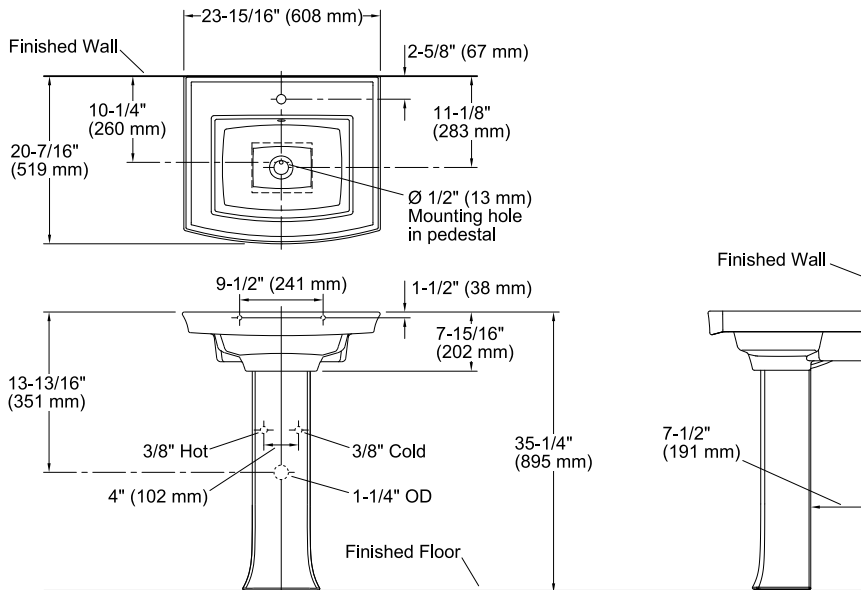

Technical Information

All product dimensions are nominal.

Bowl configuration:	Single
Bowl area (Only):	Length: 16-1/4" (413 mm) Width: 11-15/16" (303 mm) Water depth: 4" (102 mm)
With overflow:	Yes
Number of deck holes:	1
Faucet hole(s):	1-3/8" (35 mm)
Drain hole:	1-3/4" (44 mm)

Notes

Install this product according to the installation instructions.