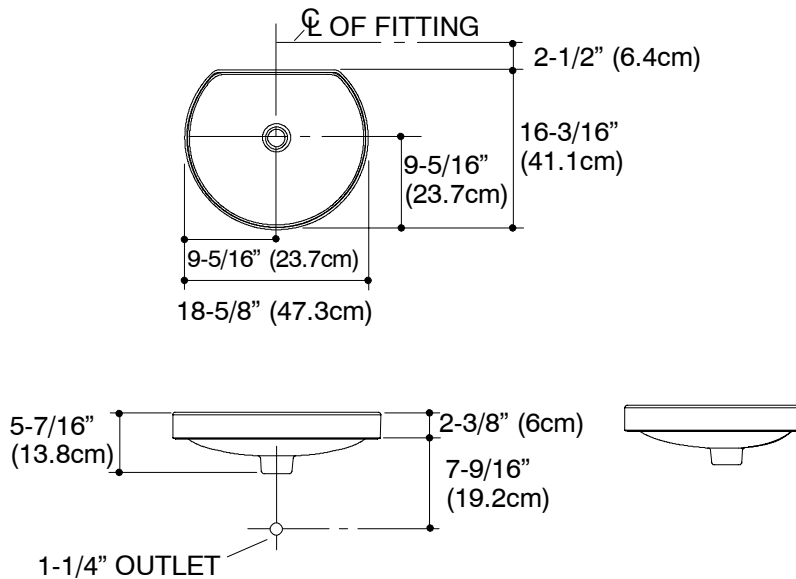

### FEATURES

- 18-5/8" (47.3cm) x 16-3/16" (41.1cm)
- Vitreous China
- Above-the-counter
- With sealant

**PRODUCT SPECIFICATION:**  
 The lavatory shall be 18-5/8" (47.3cm) in length, and 16-3/16" (41.1cm) in width. Lavatory shall be made of vitreous china. Lavatory shall be above-the-counter. Lavatory shall have sealant. Lavatory shall be Kohler Model K-2332-\_\_\_\_\_.

## PRODUCT INFORMATION

Fixture*:		basin area	water depth
Lavatory		17-11/16" (44.9cm) x 15-5/16" (38.9cm)	3-1/2" (8.9cm)
Outlet	1-3/4" (4.4cm) D.		

Included Components:	
Adhesive sealant	63034
Cutout template	1020955-7

## PRODUCT DIAGRAM