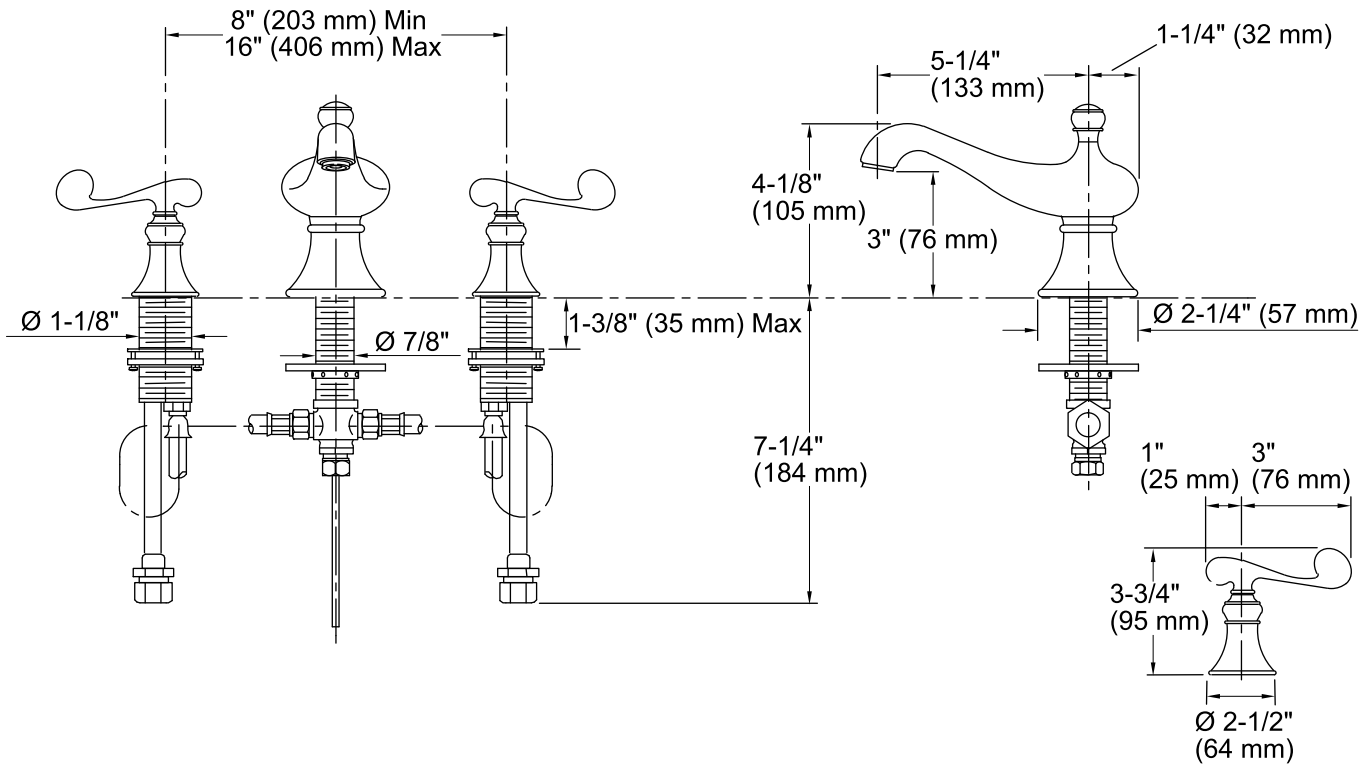

### Features

- Brass construction.
- Brass valve bodies.
- Quarter-turn washerless ceramic disc valves.
- ADA compliant traditional lever handles.
- For 8" (20.3 cm) or 16" (40.6 cm) centers.
- Stationary spout.
- 5-1/4" (13.3 cm) spout reach.
- Less drain.
- Complements Revival® Suite.
- 1.5 gal/min (5.7 l/min) maximum flow rate [max at 60 psi (4.14 bar)].

### Technical Information

All product dimensions are nominal.

Spout reach: 5-1/4" (133 mm)