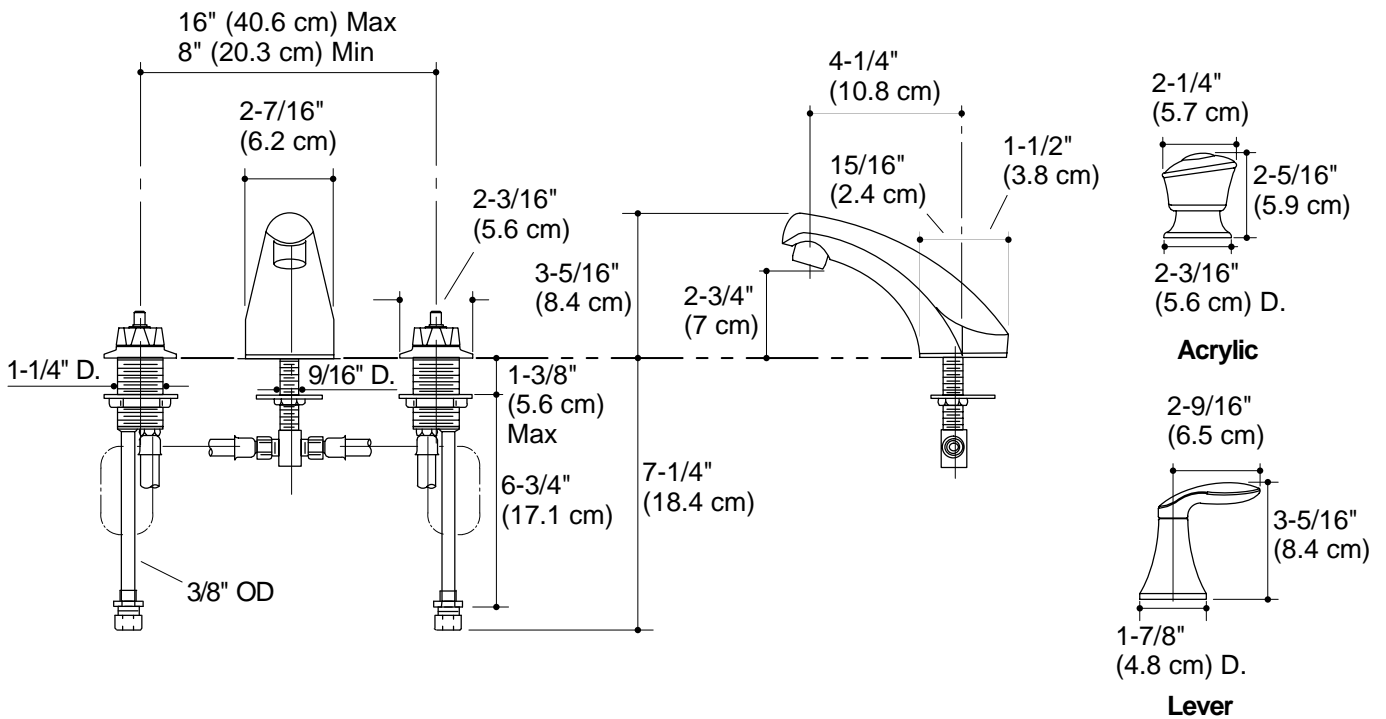

CORALAIS®

Installation Notes

Install this faucet following the installation instructions provided.

Product Diagram