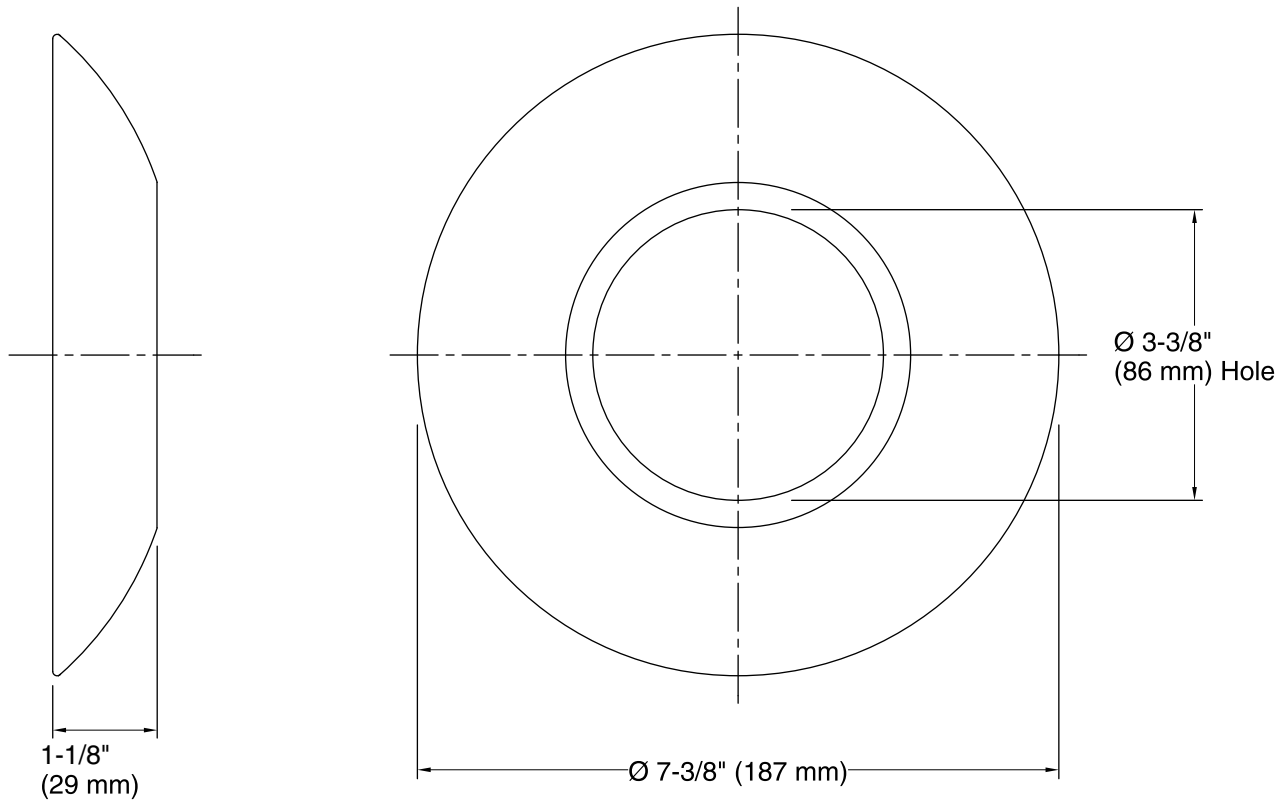

IV Georges® Antique™

Bath Dial Plate
K-146

Features

- Includes ceramic face plate.
- Complements Antique and IV Georges faucet and accessory collections.
- 7-3/8" (187 mm) x 1-1/8" (29mm)

Material

- Ceramic construction.
- KOHLER finishes resist corrosion and tarnishing.

	0	White
	96	Biscuit

Technical Information

All product dimensions are nominal.

Notes

Install this product according to the installation guide.