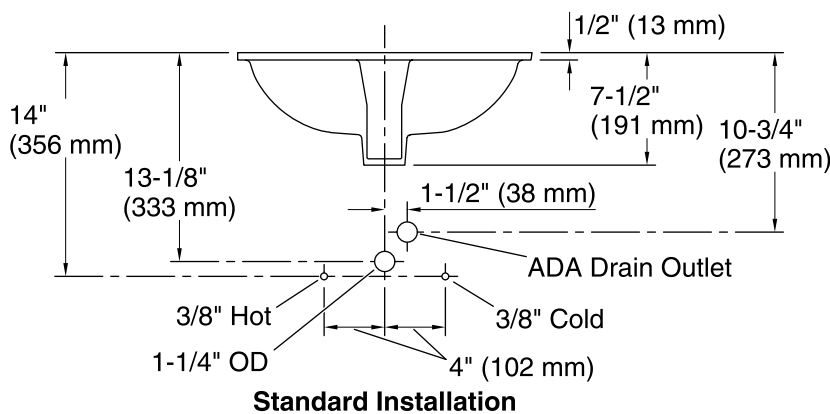

Laureate™ Caxton® Oval

Under-mount Bathroom Sink

K-14174-PK

Notes

Install this product according to the installation instructions.

NOTICE: Countertop manufacturer or cutter must use the current product template available at www.kohler.com, or by calling 1-800-4KOHLER. Kohler Co. is not responsible for cut-out errors when the incorrect cutout template is used.

ADA, CSA B651 compliant when installed to the specific requirements of these regulations.

Technical Information

All product dimensions are nominal.

- Bowl configuration: Single
- Installation: Under-mount
- Bowl area (Only): Length: 17" (432 mm)
  Width: 14" (356 mm)
  With overflow: Yes
  Water depth: 4" (102 mm)
- Drain hole: 1-3/4" (44 mm)
- Template: 1151011-7, required, not included