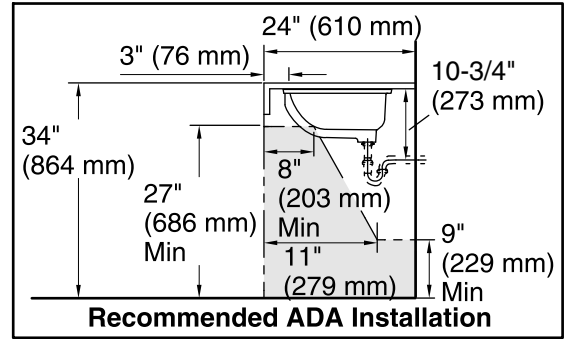

Laureate™ Caxton® Oval

Under-mount Bathroom Sink

K-14174-PK

Notes

Install this product according to the installation instructions.

NOTICE: Countertop manufacturer or cutter must use the current product template available at www.kohler.com, or by calling 1-800-4KOHLER. Kohler Co. is not responsible for cut-out errors when the incorrect cutout template is used.

ADA, CSA B651 compliant when installed to the specific requirements of these regulations.

Technical Information

All product dimensions are nominal.

- Bowl configuration: Single
- Installation: Under-mount
- Bowl area (Only): Length: 17" (432 mm)
  Width: 14" (356 mm)
  With overflow: Yes
  Water depth: 4" (102 mm)
- Drain hole: 1-3/4" (44 mm)
- Template: 1151011-7, required, not included