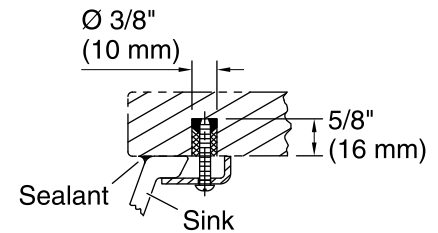

Laureate™ Caxton® Oval

Under-mount Bathroom Sink

K-14174-PK

Notes

Install this product according to the installation instructions.

NOTICE: Countertop manufacturer or cutter must use the current product template available at www.kohler.com, or by calling 1-800-4KOHLER. Kohler Co. is not responsible for cut-out errors when the incorrect cutout template is used.

ADA, CSA B651 compliant when installed to the specific requirements of these regulations.

Technical Information

All product dimensions are nominal.

- Bowl configuration: Single
- Installation: Under-mount
- Bowl area (Only): Length: 17" (432 mm)
  Width: 14" (356 mm)
  With overflow: Yes
  Water depth: 4" (102 mm)
- Drain hole: 1-3/4" (44 mm)
- Template: 1151011-7, required, not included