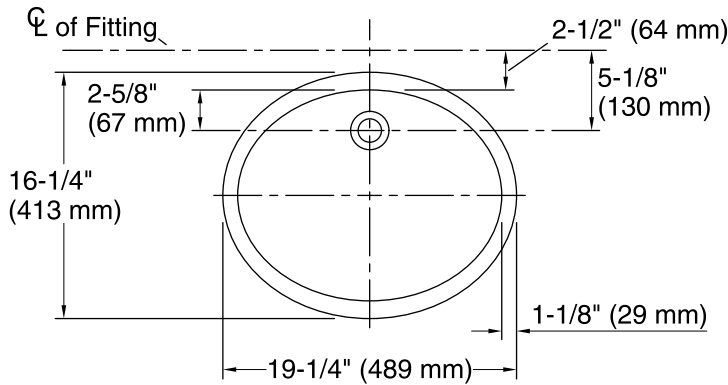

Laureate™ Caxton® Oval

Under-mount Bathroom Sink

K-14174-PK

Notes

Install this product according to the installation instructions.

NOTICE: Countertop manufacturer or cutter must use the current product template available at www.kohler.com, or by calling 1-800-4KOHLER. Kohler Co. is not responsible for cut-out errors when the incorrect cutout template is used.

ADA, CSA B651 compliant when installed to the specific requirements of these regulations.

Technical Information

All product dimensions are nominal.

- Bowl configuration: Single
- Installation: Under-mount
- Bowl area (Only): Length: 17" (432 mm)
  Width: 14" (356 mm)
  With overflow: Yes
  Water depth: 4" (102 mm)
- Drain hole: 1-3/4" (44 mm)
- Template: 1151011-7, required, not included