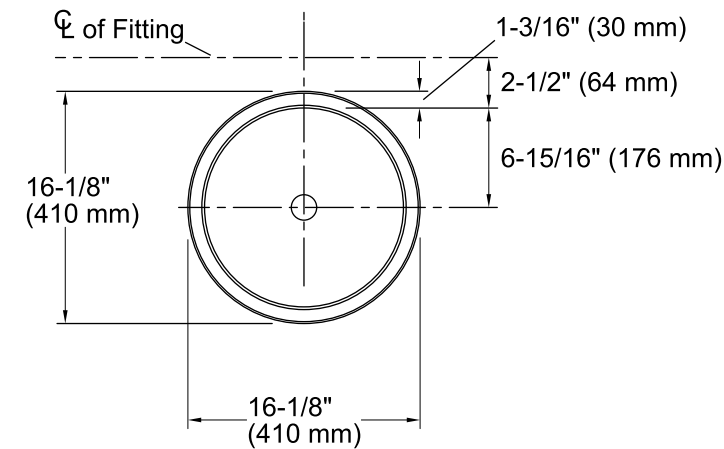

Standard Installation