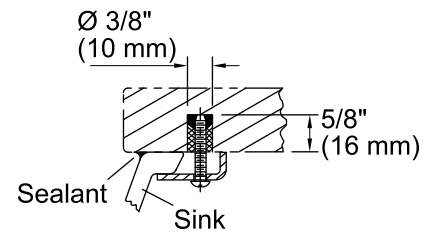

Marble Installation

Technical Information

All product dimensions are nominal.

Bowl configuration:	Single
Installation:	Under-mount
Bowl area (Only)	Diameter: 13-3/4" (349 mm) Water depth: 5" (127 mm)
Drain hole:	1-3/4" (44 mm)
Template:	1035896-7, required, included

Notes

Install this product according to the installation instructions.

NOTICE: Countertop manufacturer or cutter must use the current product template available at www.kohler.com, or by calling 1-800-4KOHLER. Kohler Co. is not responsible for cut-out errors when the incorrect cutout template is used.

ADA compliant when installed to the specific requirements of these regulations.