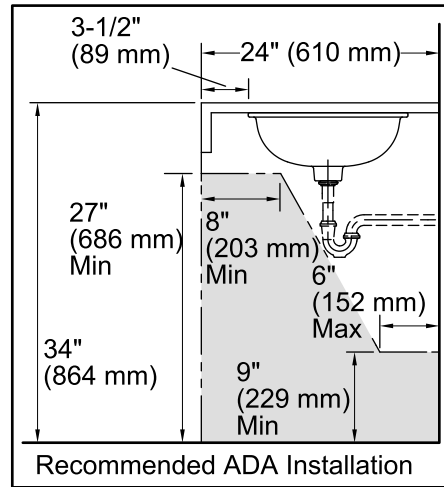

Technical Information

All product dimensions are nominal.

Bowl configuration:	Single
Installation:	Under-mount
Bowl area (Only)	Diameter: 13-3/4" (349 mm) Water depth: 5" (127 mm)
Drain hole:	1-3/4" (44 mm)
Template:	1035896-7, required, included

Notes

Install this product according to the installation instructions.

NOTICE: Countertop manufacturer or cutter must use the current product template available at www.kohler.com, or by calling 1-800-4KOHLER. Kohler Co. is not responsible for cut-out errors when the incorrect cutout template is used.

ADA compliant when installed to the specific requirements of these regulations.