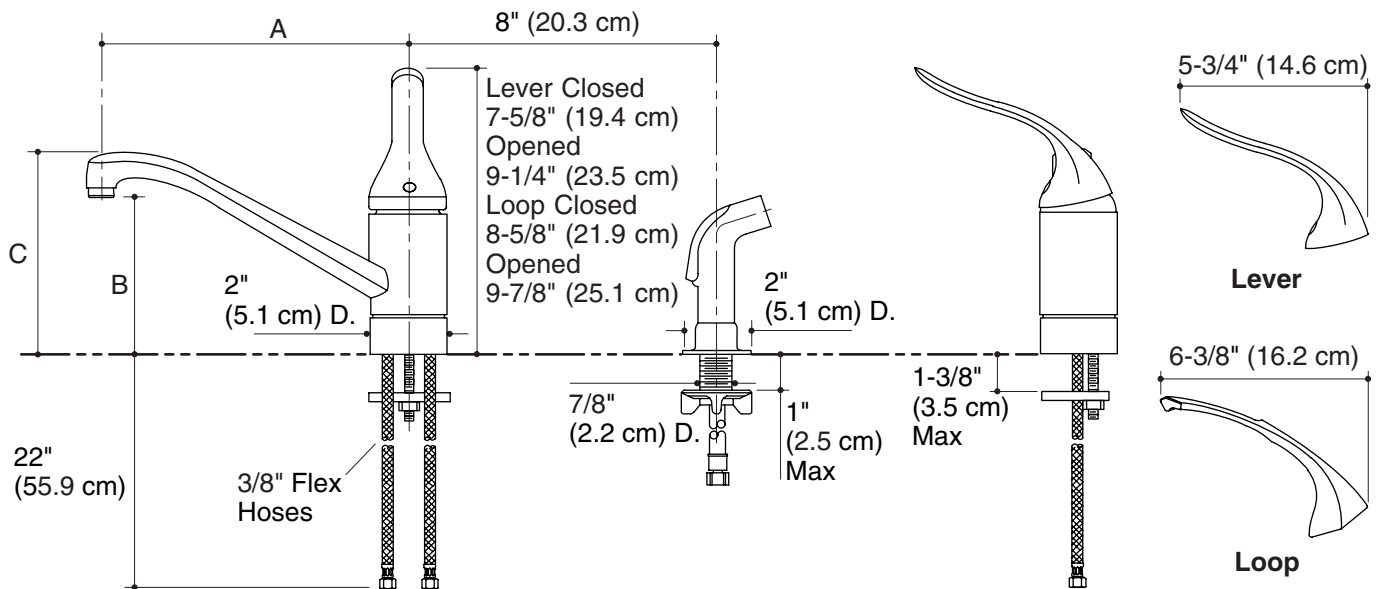

**Specified Model**

Model	Description		
K-15176-F	Kitchen sink faucet with 8-1/2" (21.6 cm) swing spout	<input type="checkbox"/> CP	
K-15176-FT	Kitchen sink faucet with 10" (25.4 cm) swing spout	<input type="checkbox"/> CP <input type="checkbox"/> PB <input type="checkbox"/> Other_____	
K-15176-FL	Kitchen sink faucet with 10" (25.4 cm) swing spout		<input type="checkbox"/> CP <input type="checkbox"/> PB <input type="checkbox"/> Other_____

Optional Accessories on Page 2.

**Product Specification**

Single-control kitchen sink faucet shall be of metal construction. Faucet shall include a one-piece, self-contained ceramic disc valve, which allows volume and temperature control. Valve shall feature temperature memory, allowing the faucet to be turned on and off at any temperature setting. Valve shall include a high-temperature limit stop. Faucet shall include 8-1/2" (21.6 cm) or 10" (25.4 cm) swing spout, lever or loop handle, handspray, and 22" (55.9 cm) long stainless steel flexible hose connections. Faucet shall be rated at 2.2 gallons (8.3 L) per minute. Faucet shall have lower flow aerator options. Faucet shall be Kohler Model K-15176-\_\_\_\_\_-\_\_\_\_\_.

# CORALAIS®

<b>Optional Accessories</b>				
K-15179-A	12" (30.5 cm) swing spout and aerator	<input type="checkbox"/> CP	<input type="checkbox"/> PB	<input type="checkbox"/> Other_____

## Installation Notes

Install this product according to the installation guide.

	A	B	C
K-15176-F	8-1/2" (21.6 cm)	5-1/8" (13 cm)	6-1/4" (15.9 cm)
K-15176-FT, K-15176-FL	10" (25.4 cm)	6-1/4" (15.9 cm)	7-1/4" (18.4 cm)