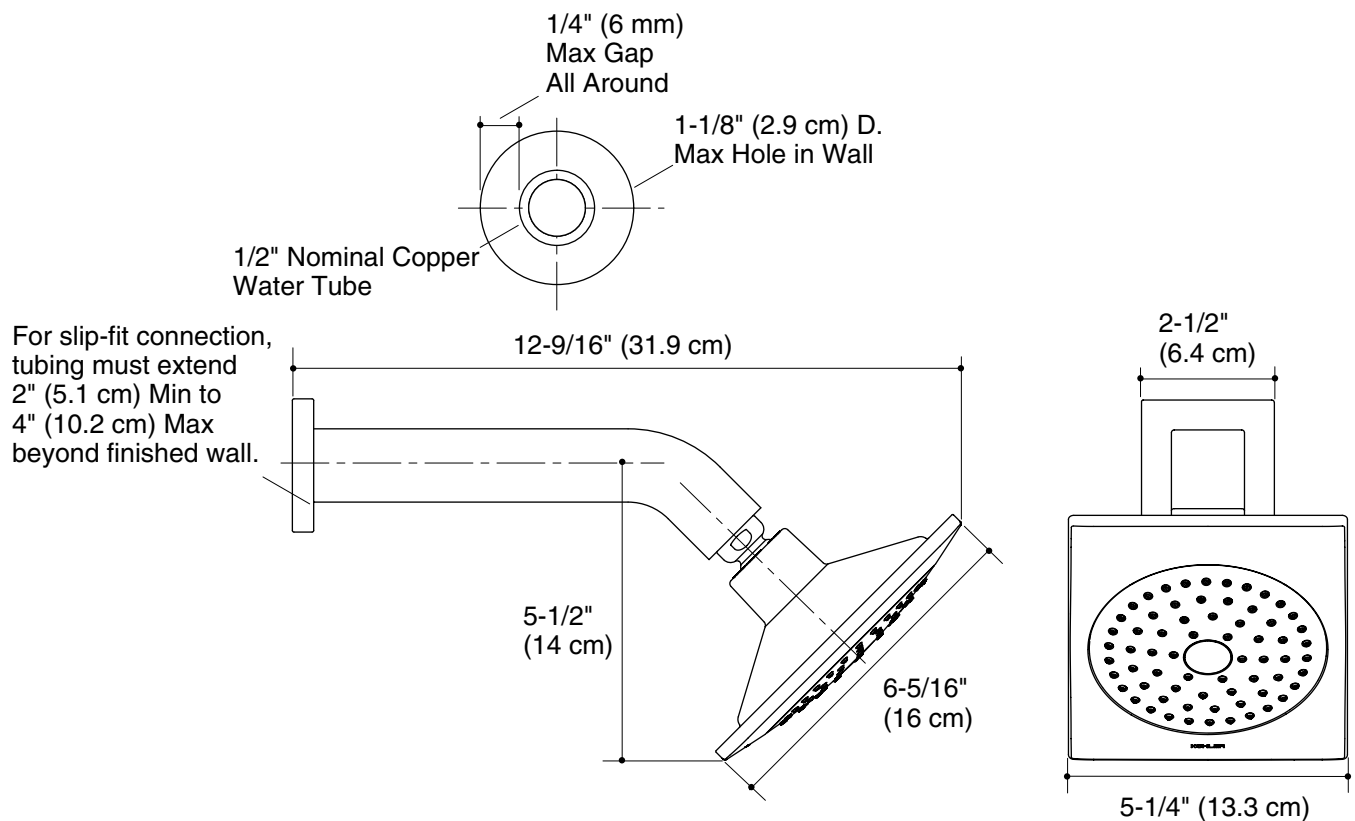

**SHOWERHEAD
K-14681**

Features

- MasterClean™ spray nozzles prohibit mineral build-up
- 2.5 gallon (9.5 L) per minute flow rate
- 66 individual spray nozzles
- Slip-fit connection
- Includes arm

Codes/Standards Applicable

Product Specification

Showerhead shall include arm. Showerhead shall include MasterClean™ spray nozzles to prohibit mineral build-up. Showerhead shall include 66 individual spray nozzles. Showerhead shall have slip-fit connection. Showerhead shall be Kohler Model K-14681-____.

LOURE™

Installation Notes

Install this product according to the installation guide.

Product installs using a slip-fit connection to a 1/2" nominal copper tubing.

Product Diagram