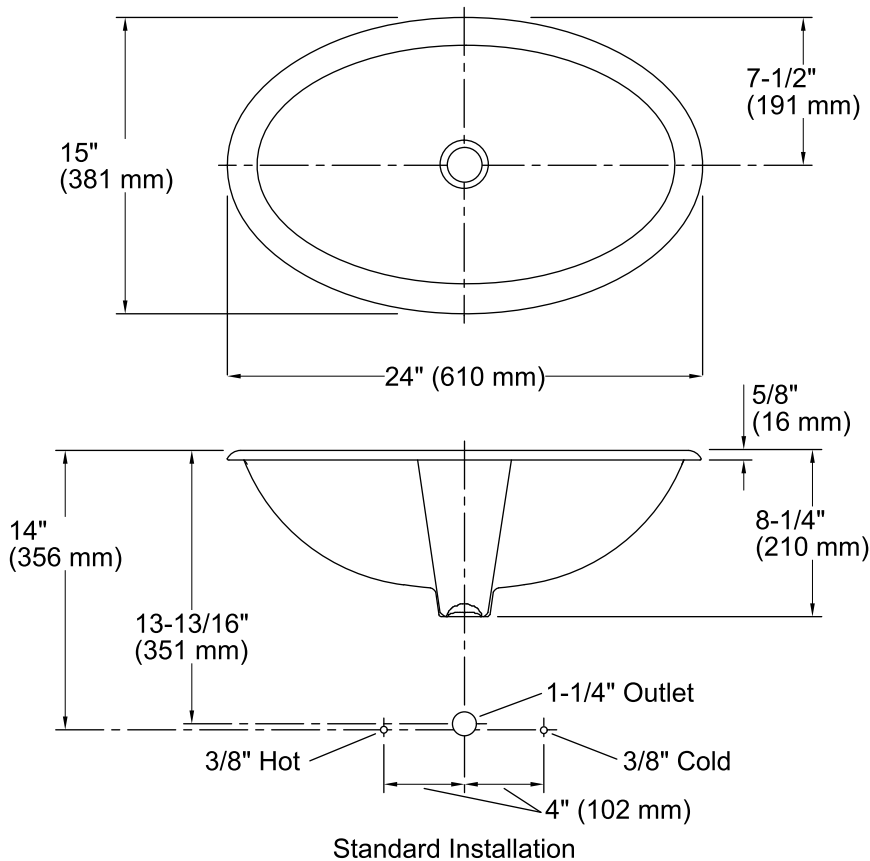

### Technical Information

All product dimensions are nominal.

Bowl configuration:	Single
Installation:	Drop-In
Bowl area (Only)	Length: 21" (533 mm) Width: 12" (305 mm) Water depth: 4-7/8" (124 mm)
Drain hole:	1-3/4" (44 mm)
Template:	110359-7, required, included

### Notes

Install this product according to the installation instructions.

4-5/8" (117 mm) minimum faucet spout length needed to reach over rim into basin.

**NOTICE:** Countertop manufacturer or cutter must use the cut-out template provided with the product, or a current one provided by Kohler Co. (call 1-800-4-KOHLER). Kohler Co. is not responsible for cutout errors when the incorrect cutout template is used.