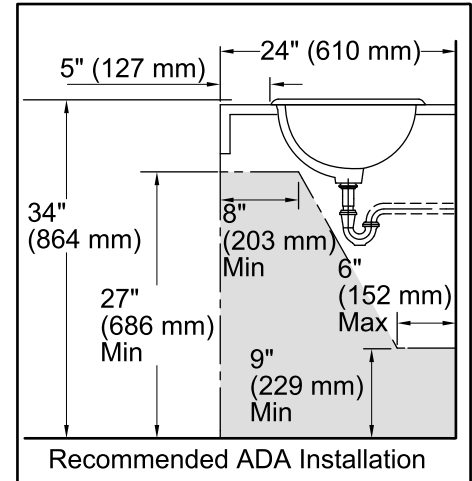

## Components

Additional included component/s: Adjustable linkage.

ADA

### Technical Information

All product dimensions are nominal.

Bowl configuration:	Single
Installation:	Drop-In
Bowl area (Only)	Length: 21" (533 mm) Width: 12" (305 mm) Water depth: 4-7/8" (124 mm)
Drain hole:	1-3/4" (44 mm)
Template:	110359-7, required, included

### Notes

Install this product according to the installation instructions.

4-5/8" (117 mm) minimum faucet spout length needed to reach over rim into basin.

**NOTICE:** Countertop manufacturer or cutter must use the cut-out template provided with the product, or a current one provided by Kohler Co. (call 1-800-4-KOHLER). Kohler Co. is not responsible for cutout errors when the incorrect cutout template is used.