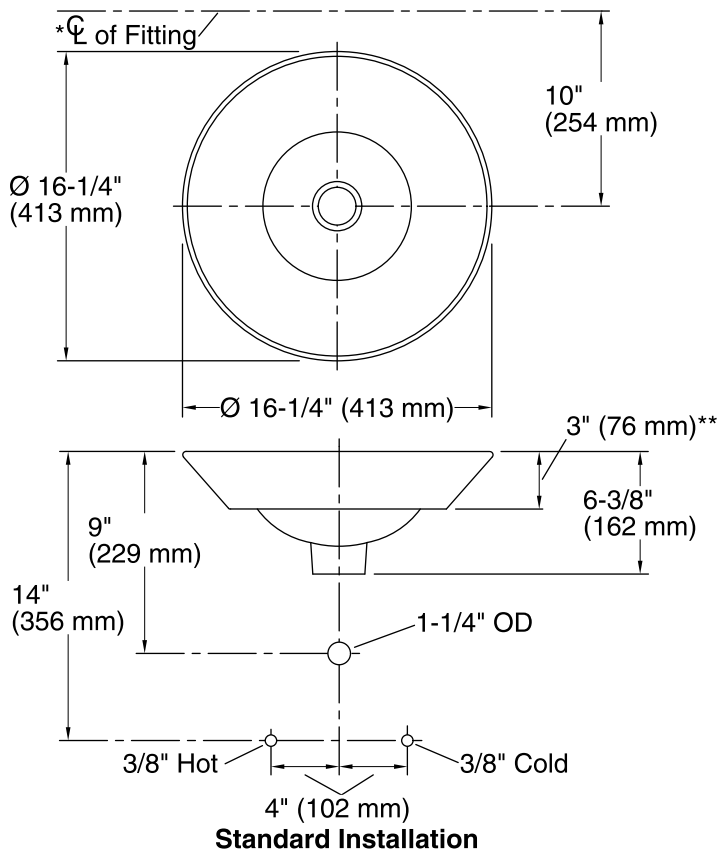

Imperial Blue™ Conical Bell®

Above-counter/Wall-mount Bathroom Sink
K-14223-VB

Features

- Vitreous china.
- Above-counter/wall-mount.
- Round bowl basin.
- Without overflow.
- No faucet holes; requires wall- or counter-mount faucet.
- KOHLER Artist Editions designs.
- Imperial Blue™ design.
- 16-1/4" (413 mm) diameter

Imperial Blue™ Conical Bell®

Above-counter/Wall-mount Bathroom Sink
K-14223-VB

Technical Information

All product dimensions are nominal.

- Bowl configuration: Single
- Installation: Above-counter, Wall-mount
- Bowl area (Only) Diameter: 15-7/8" (403 mm)
Water depth: 4-1/4" (108 mm)
- Drain hole: 1-3/4" (44 mm)
- Template: 1002980-7, required, included

Notes

Install this product according to the installation instructions.

*Spout must be 5" (127 mm) long (min) for adequate clearance into the bathroom sink when installed with centerline as shown.

NOTICE: Countertop manufacturer or cutter must use the cut-out template provided with the product, or a current one provided by Kohler Co. (call 1-800-4-KOHLER). Kohler Co. is not responsible for cut-out errors when the incorrect cut-out template is used.