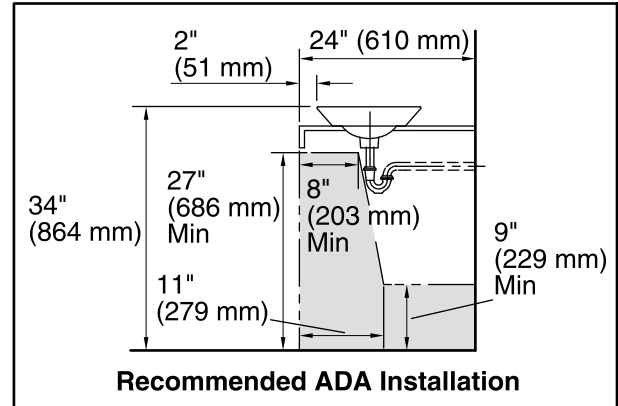

Imperial Blue™ Conical Bell®

Above-counter/Wall-mount Bathroom Sink
K-14223-VB

Technical Information

All product dimensions are nominal.

- Bowl configuration: Single
- Installation: Above-counter, Wall-mount
- Bowl area (Only) Diameter: 15-7/8" (403 mm)
Water depth: 4-1/4" (108 mm)
- Drain hole: 1-3/4" (44 mm)
- Template: 1002980-7, required, included

Notes

Install this product according to the installation instructions.

*Spout must be 5" (127 mm) long (min) for adequate clearance into the bathroom sink when installed with centerline as shown.

NOTICE: Countertop manufacturer or cutter must use the cut-out template provided with the product, or a current one provided by Kohler Co. (call 1-800-4-KOHLER). Kohler Co. is not responsible for cut-out errors when the incorrect cut-out template is used.