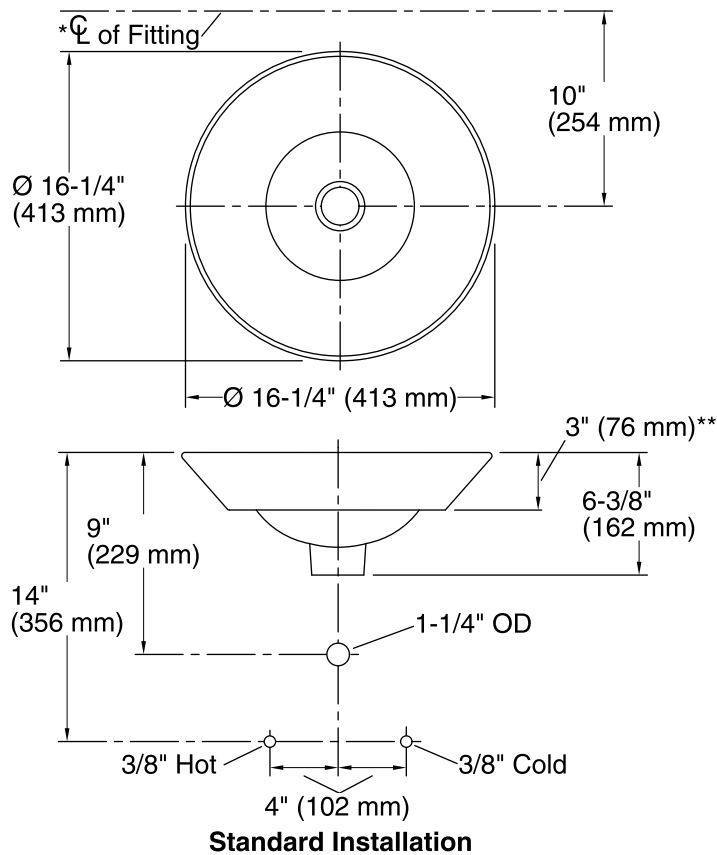

## Components

Additional included component/s: Adjustable linkage.

ADA CSA B651

### Technical Information

All product dimensions are nominal.

Bowl configuration:	Single
Installation:	Above-counter, Wall-mount
Bowl area (Only)	Diameter: 15-7/8" (403 mm) Water depth: 4-1/4" (108 mm)
Drain hole:	1-3/4" (44 mm)
Template:	1002980-7, required, included

### Notes

Install this product according to the installation instructions.

\*Spout must be 5" (127 mm) long (min) for adequate clearance into the bathroom sink when installed with centerline as shown.

**NOTICE:** Countertop manufacturer or cutter must use the cut-out template provided with the product, or a current one provided by Kohler Co. (call 1-800-4-KOHLER). Kohler Co. is not responsible for cut-out errors when the incorrect cut-out template is used. zaa56123