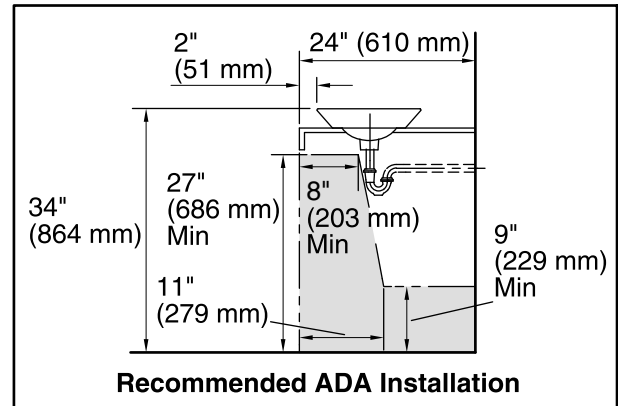

## Features

- Vitreous china.
- Above-counter or Wall-mount.
- No faucet holes; requires wall- or counter-mount faucet.
- Round bowl basin.
- Without overflow.
- KOHLER Artist Editions designs.
- Water's Grove™ design.
- 16-1/4" (413 mm) diameter.

## Components

Additional included component/s: Adjustable linkage.

ADA CSA B651

### Technical Information

All product dimensions are nominal.

Bowl configuration:	Single
Installation:	Above-counter, Wall-mount
Bowl area (Only)	Diameter: 15-7/8" (403 mm) Water depth: 4-1/4" (108 mm)
Drain hole:	1-3/4" (44 mm)
Template:	1002980-7, required, included

### Notes

Install this product according to the installation instructions.

\*Spout must be 5" (127 mm) long (min) for adequate clearance into the bathroom sink when installed with centerline as shown.

**NOTICE:** Countertop manufacturer or cutter must use the cut-out template provided with the product, or a current one provided by Kohler Co. (call 1-800-4-KOHLER). Kohler Co. is not responsible for cut-out errors when the incorrect cut-out template is used. zaa56123