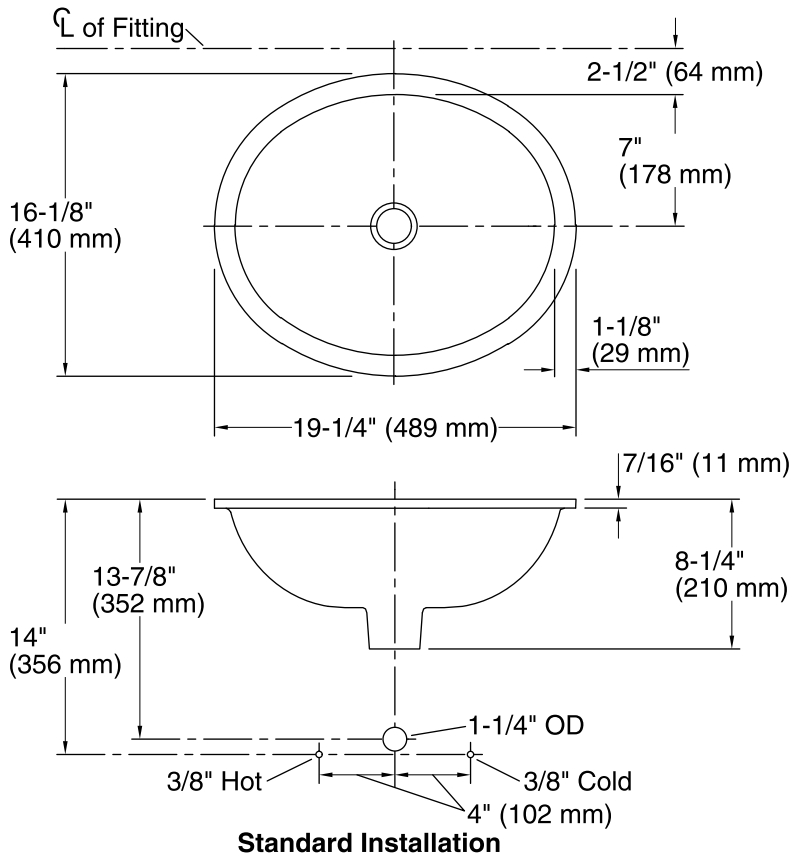

Prairie Flowers™ Caxton®

Under-mount Bathroom Sink
K-14218-WF

Features

- Vitreous china.
- Under-mount.
- Deep oval basin.
- Without overflow.
- No faucet holes; requires wall- or counter-mount faucet.
- KOHLER Artist Editions designs.
- Prairie Flowers™ design.
- 17" (432 mm) x 14" (356 mm)

	96	Biscuit
--	----	---------

Prairie Flowers™ Caxton®
 Under-mount Bathroom Sink
K-14218-WF

Technical Information

- All product dimensions are nominal.
- Bowl configuration: Single
- Installation: Under-mount
- Bowl area (Only) Length: 17" (432 mm)
 Width: 14" (356 mm)
 Water depth: 6-3/8" (162 mm)
- Drain hole: 1-3/4" (44 mm)
- Template: 1151011-7, required, included