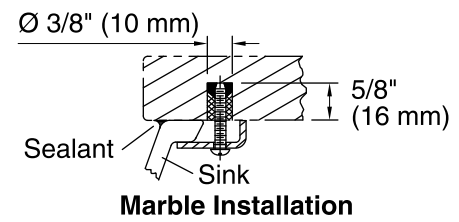

	96	Biscuit
--	----	---------

Prairie Flowers™ Caxton®
 Under-mount Bathroom Sink
K-14218-WF

Technical Information

- All product dimensions are nominal.
- Bowl configuration: Single
- Installation: Under-mount
- Bowl area (Only) Length: 17" (432 mm)
 Width: 14" (356 mm)
 Water depth: 6-3/8" (162 mm)
- Drain hole: 1-3/4" (44 mm)
- Template: 1151011-7, required, included