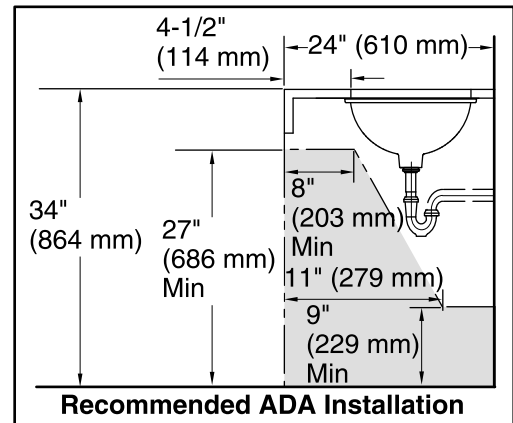

	96	Biscuit
--	----	---------

Prairie Flowers™ Caxton®
 Under-mount Bathroom Sink
K-14218-WF

Technical Information

- All product dimensions are nominal.
- Bowl configuration: Single
- Installation: Under-mount
- Bowl area (Only) Length: 17" (432 mm)
 Width: 14" (356 mm)
 Water depth: 6-3/8" (162 mm)
- Drain hole: 1-3/4" (44 mm)
- Template: 1151011-7, required, included