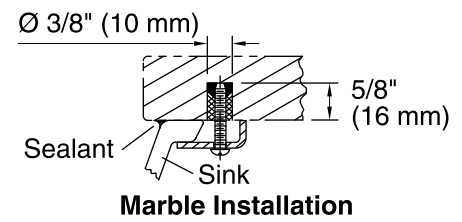

	0	White
--	---	-------

Imperial Blue™ Caxton®
Under-mount Bathroom Sink
K-14218-VB

Technical Information

All product dimensions are nominal.

Bowl configuration: Single

Installation: Under-mount

Bowl area (Only): Length: 17" (432 mm)
 Width: 14" (356 mm)
 Water depth: 6-3/8" (162 mm)