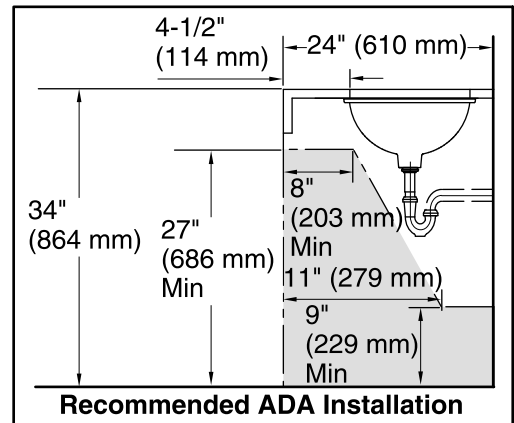

Imperial Blue™ Caxton®

Under-mount Bathroom Sink
K-14218-VB

Features

- Vitreous china.
- Under-mount.
- Deep oval basin.
- Without overflow.
- No faucet holes; requires wall- or counter-mount faucet.
- KOHLER Artist Editions designs.
- Imperial Blue™ design.
- 17" (432 mm) x 14" (356 mm)

	0	White
--	---	-------

Imperial Blue™ Caxton®
Under-mount Bathroom Sink
K-14218-VB

Technical Information

All product dimensions are nominal.

Bowl configuration: Single

Installation: Under-mount

Bowl area (Only): Length: 17" (432 mm)
 Width: 14" (356 mm)
 Water depth: 6-3/8" (162 mm)

Drain hole: 1-3/4" (44 mm)

Template: 1151011-7, required, included

Notes

Install this product according to the installation instructions.

NOTICE: Countertop manufacturer or cutter must use the cut-out template provided with the product, or a current one provided by Kohler Co. (call 1-800-4-KOHLER). Kohler Co. is not responsible for cutout errors when the incorrect cut-out template is used.