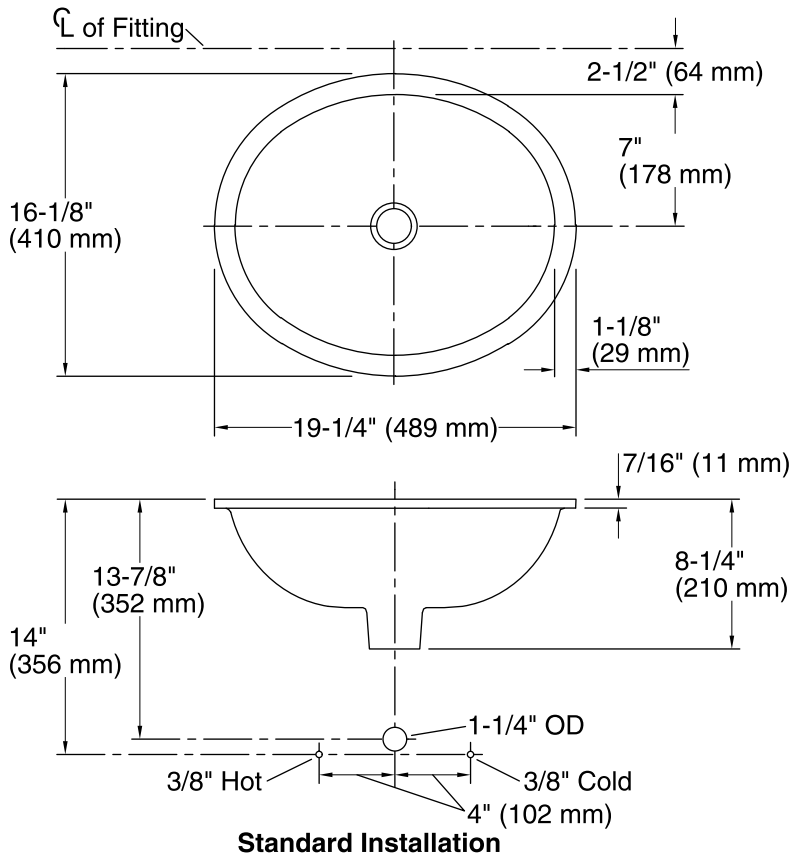

Imperial Blue™ Caxton®

Under-mount Bathroom Sink
K-14218-VB

Features

- Vitreous china.
- Under-mount.
- Deep oval basin.
- Without overflow.
- No faucet holes; requires wall- or counter-mount faucet.
- KOHLER Artist Editions designs.
- Imperial Blue™ design.
- 17" (432 mm) x 14" (356 mm)

	0	White
--	---	-------

Imperial Blue™ Caxton®
Under-mount Bathroom Sink
K-14218-VB

Technical Information

All product dimensions are nominal.

Bowl configuration: Single

Installation: Under-mount

Bowl area (Only): Length: 17" (432 mm)
 Width: 14" (356 mm)
 Water depth: 6-3/8" (162 mm)

Drain hole: 1-3/4" (44 mm)

Template: 1151011-7, required, included

Notes

Install this product according to the installation instructions.

NOTICE: Countertop manufacturer or cutter must use the cut-out template provided with the product, or a current one provided by Kohler Co. (call 1-800-4-KOHLER). Kohler Co. is not responsible for cutout errors when the incorrect cut-out template is used.