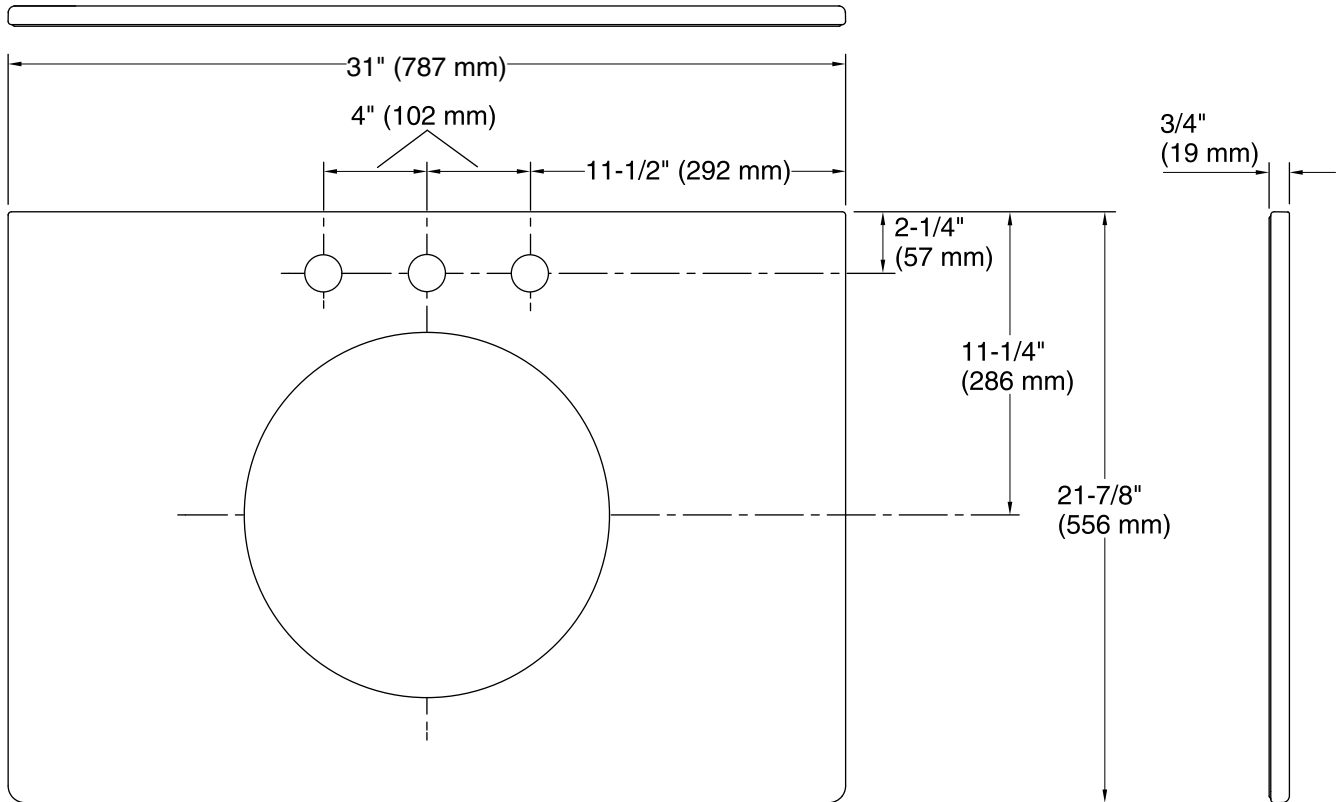

Marrakesh™
Bathroom Vanity Top
K-14032-BU

Features

- 8" (203 mm) widespread faucet holes.
- Round basin.
- No overflow.
- Artist Editions Top Art® collection.
- 31" (787 mm) x 21-7/8" (556 mm)

Material

- Vitreous china.

Available Color/Finishes

Color tiles intended for reference only.

Color Code Description

	96	Biscuit
--	----	---------

Technical Information

All product dimensions are nominal.

Bowl configuration: Single

Installation: Drop-In

Min. base cabinet width: 31" (787 mm)

Bowl area (Only) Length: 13-9/16" (345 mm)
 Width: 13-9/16" (345 mm)

Number of deck holes: 3

Notes

Install this product according to the installation instructions.

This sink is designed to be installed as an integrated vanity top to a KOHLER or standard vanity.