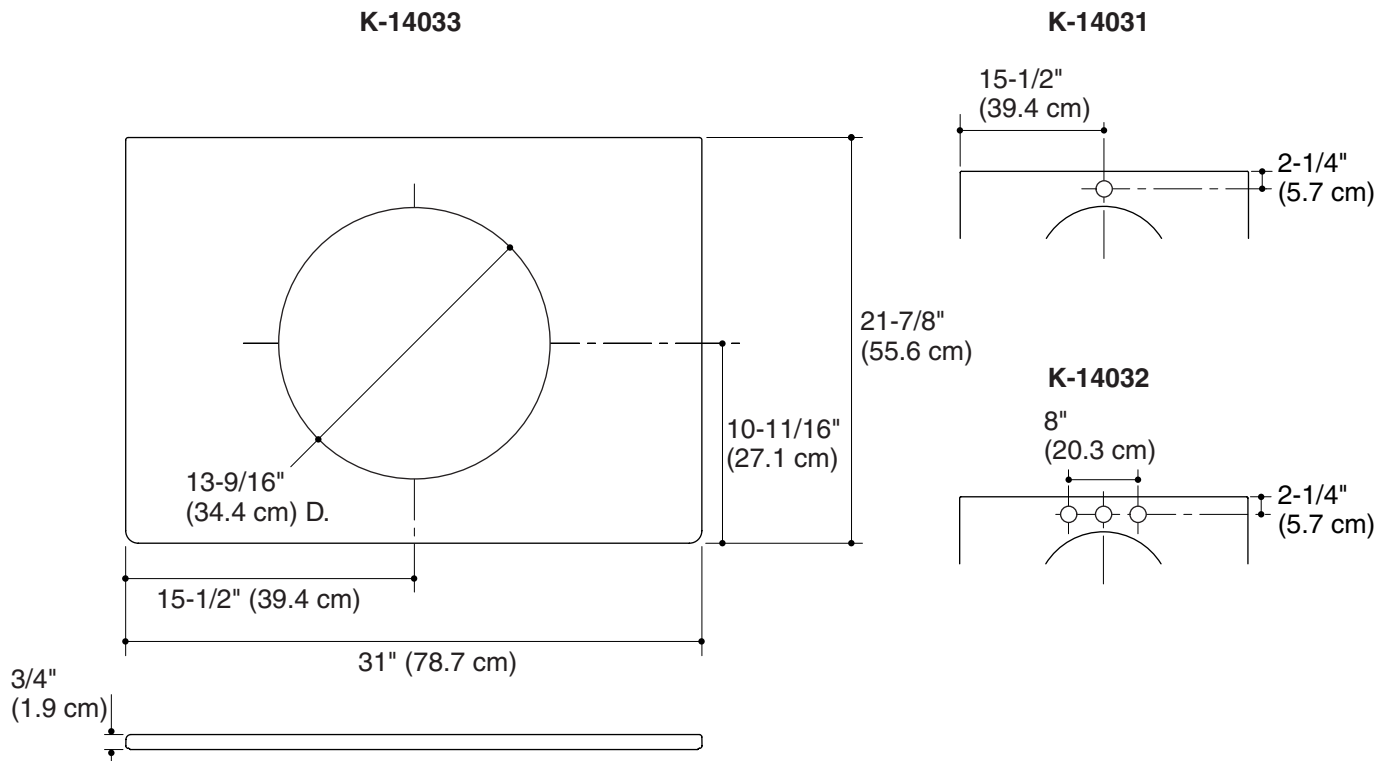

TOP ART™ ARTIST EDITIONS

Installation Notes

Install this product according to the installation guide.

Product Diagram