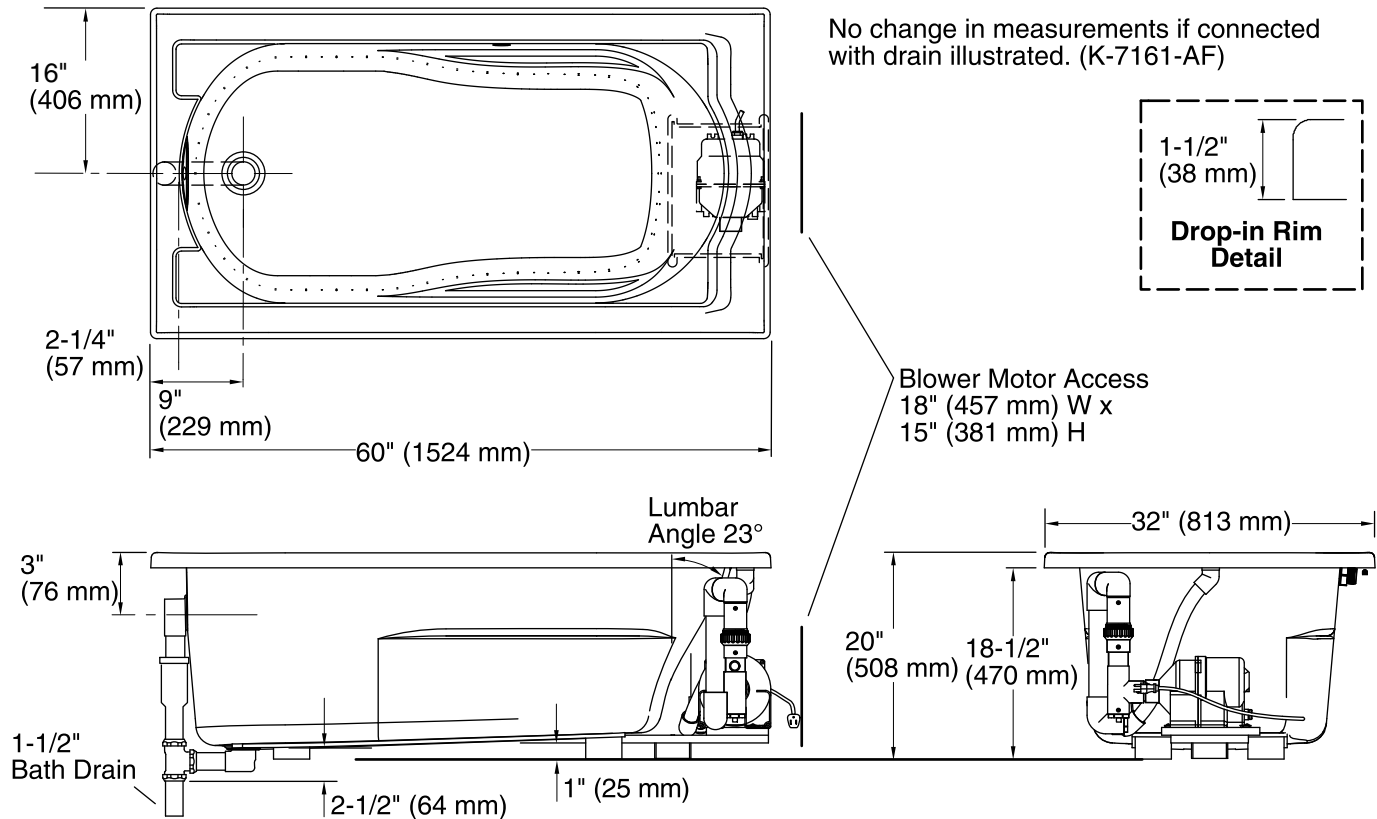

Required Electrical Service

One circuit required, protected with Class A Ground-Fault Circuit-Interrupter (GFCI) or Residual Current Device (RCD).

Blower: 120 V, 15 A, 60 Hz

Technical Information

All product dimensions are nominal.

Installation:	Drop-in
Drain location:	End
Basin area, bottom:	42" x 20" (1067 mm x 508 mm)
Basin area, top:	51" x 24" (1295 mm x 610 mm)
Weight:	84 lbs (38.1 kg)
Minimum floor load:	47 lbs/ft² (229.5 kg/m²)
Water depth:	14" (356 mm)
Water capacity:	60 gal (227.1 L)
Cutout:	Drop-in, 58" x 30" (1473 mm x 762 mm)
Electrical component rating:	Blower: 120 V, 10 A, 60 Hz, 300 W
Minimum flat for door:	2-1/2" (64 mm)

Notes

Measure your actual product for rough-in details.

Install this product according to the installation instructions.

The hot water supply should be 70% of the capacity of the bath or greater. Installations will vary.

Provide one grounded electrical outlet within 24" (610 mm) of each component.

Remote blower installation kit K-1446 is available for relocating the blower. Provide access for servicing the blower.

Do not relocate or alter the PVC tee or coiled flexible tubing connected to the blower. Follow the blower relocation instructions exactly.