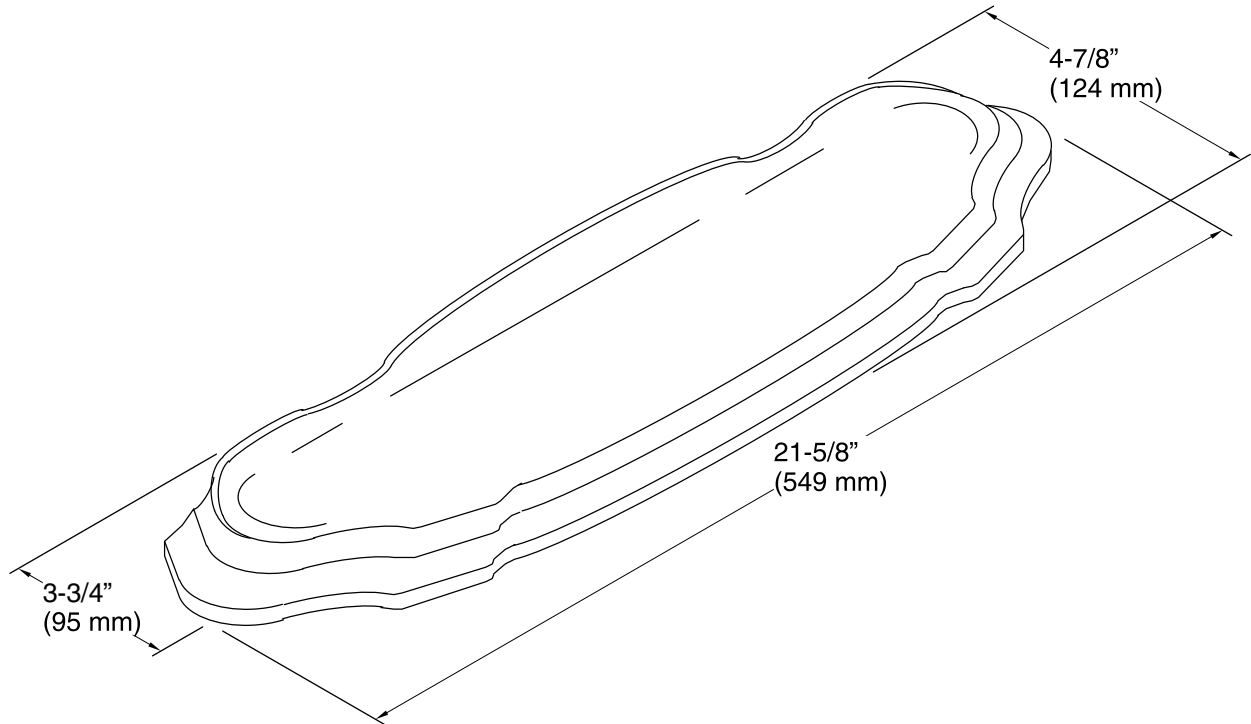

Features

- Elegant 21-5/8- inch shelf.
- Coordinates with other products in the Portrait collection.
- 21-5/8" (549 mm) x 4-3/4" (121 mm) x 3-3/4" (95 mm)

Material

- Vitreous china.

Components

Additional included component/s: Installation hardware.

	0	White
--	---	-------

Technical Information

All product dimensions are nominal.

Notes

Install this product according to the installation guide.