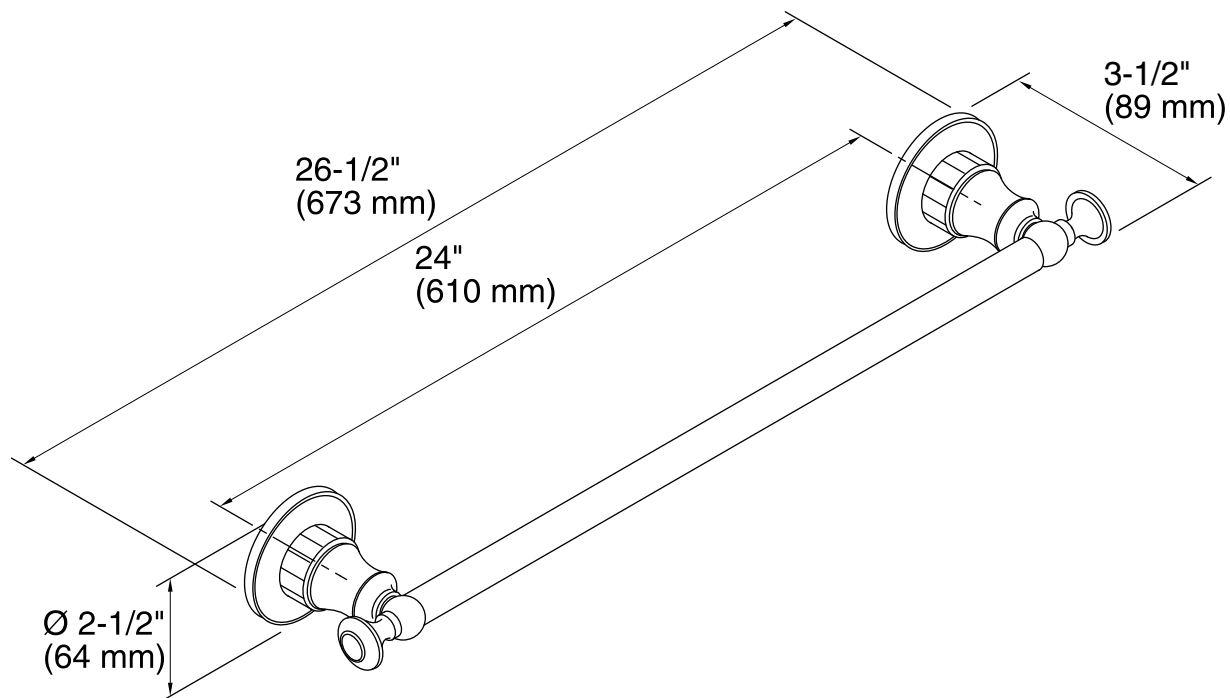

### Features

- KOHLER finishes resist corrosion and tarnish.
- Classic 24- inch bar.
- Coordinates with other products in the Antique collection.
- 26-1/2" (673 mm) x 3-1/2" (89 mm) x 2-1/2" (64 mm)

## Technical Information

All product dimensions are nominal.