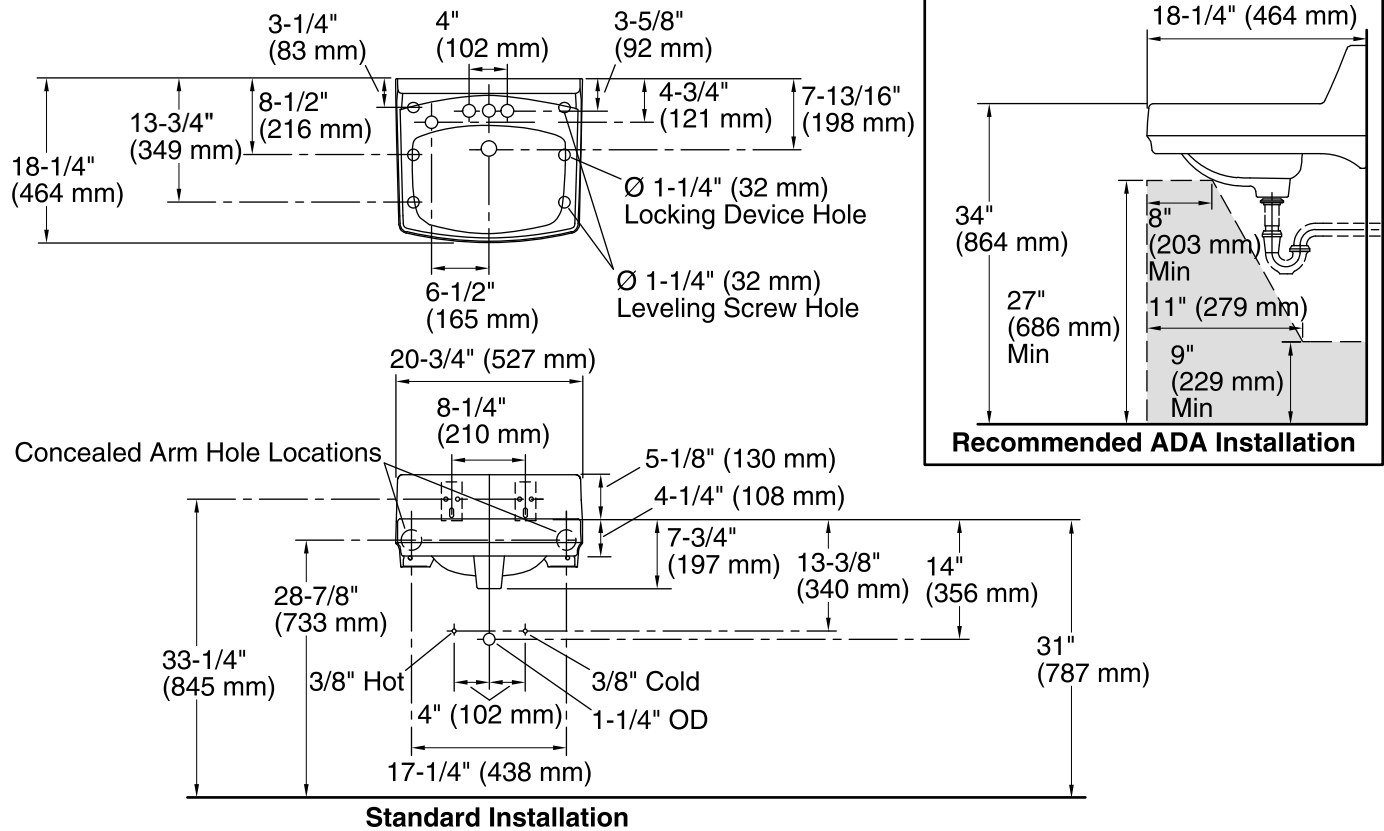

**Greenwich™**  
Wall-Mount Bathroom Sink  
**K-2032-NL**

**Features**

- 4" (102 mm) centers.
- Less overflow.
- Drilled for concealed arm carrier.
- Soap dispenser hole on left.
- 20-3/4" (527 mm) x 18-1/4" (464 mm)

**Material**

- Vitreous china.

**Installation**

- Wall-mount.

**Recommended Accessories**

K-8998 P-Trap

**Components**

Additional included component/s: Hanger (2 Required).

### Technical Information

All product dimensions are nominal.

Bowl configuration:	Single
Installation:	Wall-mount
Bowl area (Center)	Length: 10" (254 mm) Width: 15" (381 mm) With overflow: Yes Water depth: 3-1/4" (83 mm)
Bowl area	With overflow: Yes
Number of deck holes:	4
Faucet hole(s):	1-1/4" (32 mm)
Soap/Lotion hole:	1-1/4" (32 mm)
Drain hole:	1-3/4" (44 mm)