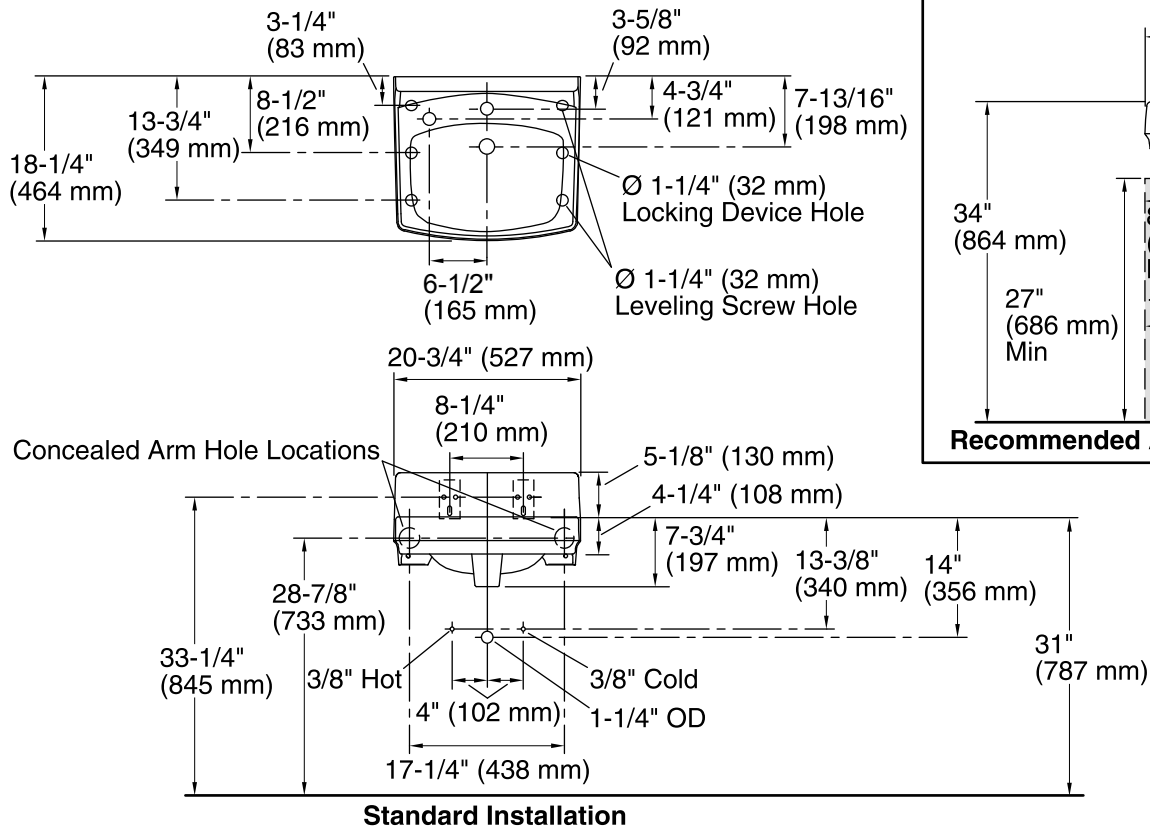

Greenwich™
Wall-Mount Bathroom Sink
K-2031-L

Features

- With overflow.
- Drilled for concealed arm carrier.
- With hanger.
- Single-hole faucet drilling.
- Soap dispenser hole on left.
- 20-3/4" (527 mm) x 18-1/4" (464 mm).

Material

- Vitreous china.

Installation

- Wall-mount

Recommended Accessories

- K-8998 P-Trap
- K-1998 Shroud

Components

Additional included component/s: Hanger (2 Required).

Color Code Description

■ 0 White

Technical Information

All product dimensions are nominal.

Bowl configuration:	Single
Installation:	Wall-mount
Bowl area (Center)	Length: 10" (254 mm) Width: 15" (381 mm) With overflow: Yes Water depth: 3-1/4" (83 mm)
Bowl area	With overflow: Yes
Number of deck holes:	2
Faucet hole(s):	1-3/8" (35 mm)
Soap/Lotion hole:	1-1/4" (32 mm)
Drain hole:	1-3/4" (44 mm)